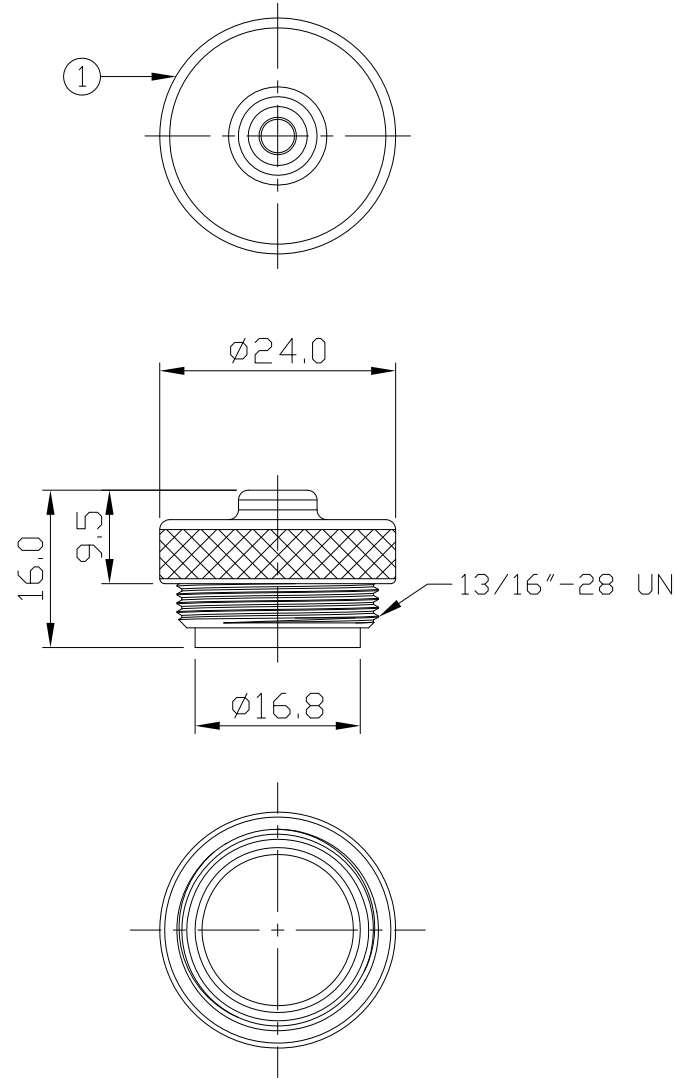

1

2

3

4

Notes: (Unless Otherwise Specified)

- 1. Waterproof Rate : IP68.
- 2. RoHS Compliant.

REV	ECN#	DESCRIPTION OF REVISION	DRAW BY DATE	CHECK BY DATE	APPROVE BY DATE
01			Aileen 06/30/22	Lucas 06/30/22	Ray 06/30/22

1	Metal Screw Cap	Copper Alloy Finish: Ni Plated	1
Item	Part Name	Material / Finish	Q'ty

TITLE Cap Metal For C3 Screw Cable End Without Chain						DRAWING NUMBER GT2C215202			REV. 01	
	B	1:1	Aileen 06/30/22	Lucas 06/30/22	Ray 06/30/22	X.X ± 0.5 X.XX ± 0.2	X.XXX ± 0.05 ANGLES ± 1°	mm	1/1	
THIRD ANGLE PROJECTION	SIZE	SCALE	DRAW / DATE	CHECK / DATE	APPROVE / DATE	TOLERANCES		UNIT	SHEET	