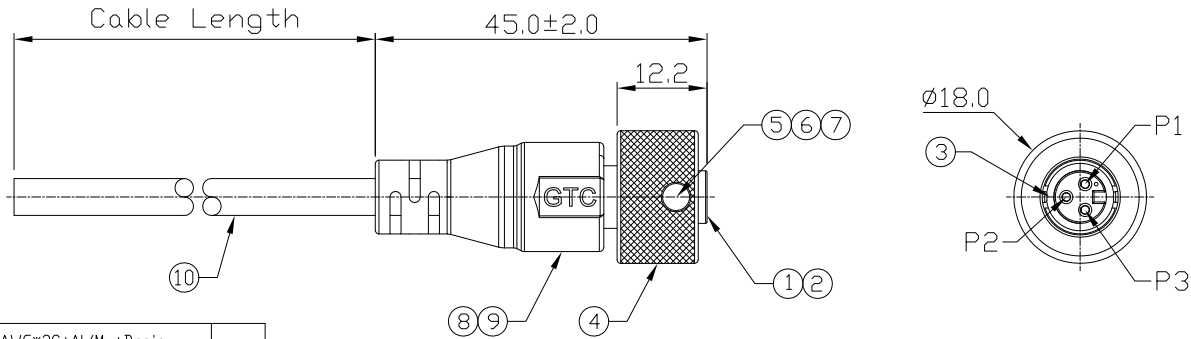

1

2

3

4

Notes: (Unless Otherwise Specified)
 1. Waterproof Rate: IP68.
 2. RoHS Compliant.

REV	ECN#	DESCRIPTION OF REVISION	DRAW BY DATE	CHECK BY DATE	APPROVE BY DATE
A1	ECN-200408	Waterproof Rate: IP67 => Waterproof Rate: IP68	Whitney 04/13/20	Lucas 04/13/20	Ray 04/13/20

GTC
 DOC.CENTER.ISSUE
 APR.14.2020
 ONLY FOR
 RELEASE

10	Cable	UL2464 24AWG*3C+Al/My+Drain OD=4.0mm, Color:Black	1
9	Over Mold	PVC Color: Black	1
8	Inner Mold	Thermoplastic Color: White Or Black	1
7	Spring	Stainless Finish: -	2
6	Metal Rivet	Copper Alloy Finish: Ni Plated	2
5	Matel Plunger	Stainless Finish: -	2
4	Metal Lock Nut	Copper Alloy Finish: Ni Plated	1
3	O-Ring	Silicone Color: Red	1
2	Contacts	Copper Alloy Finish: Au Plated	3
1	Housing	Thermoplastic Color: Black	1

1	Black
2	Brown
3	Red
	Drain

Wiring Diagram

GT251224-22031-10	10000 mm	±500
GT251224-22031-09	9000 mm	±450
GT251224-22031-08	8000 mm	±400
GT251224-22031-07	7000 mm	±350
GT251224-22031-06	6000 mm	±300
GT251224-22031-05	5000 mm	±250
GT251224-22031-04	4000 mm	±200
GT251224-22031-03	3000 mm	±150
GT251224-22031-02	2000 mm	±100
GT251224-22031-01	1000 mm	±50
GT251224-22031-Z9	900 mm	±40
GT251224-22031-Z8	800 mm	±40
GT251224-22031-Z7	700 mm	±40
GT251224-22031-Z6	600 mm	±40
GT251224-22031-Z5	500 mm	±40
GT251224-22031-Z4	400 mm	±40
GT251224-22031-Z3	300 mm	±20
GT251224-22031-Z2	200 mm	±20
Part No.	Cable Length	Tol.

TITLE						DRAWING NUMBER			REV.	
C1 Metal 5A 3P Cable End Female Lock						GT251224-22031-XX			A1	
	B	1:1	Joyce 01/12/12	Lucas 01/12/12	Ray 01/12/12	X.X ± 0.5 X.XX ± 0.2	X.XXX ± 0.05 ANGLES ± 1°	mm	1/1	
THIRD ANGLE PROJECTION	SIZE	SCALE	DRAW / DATE	CHECK / DATE	APPROVE / DATE	TOLERANCES		UNIT	SHEET	