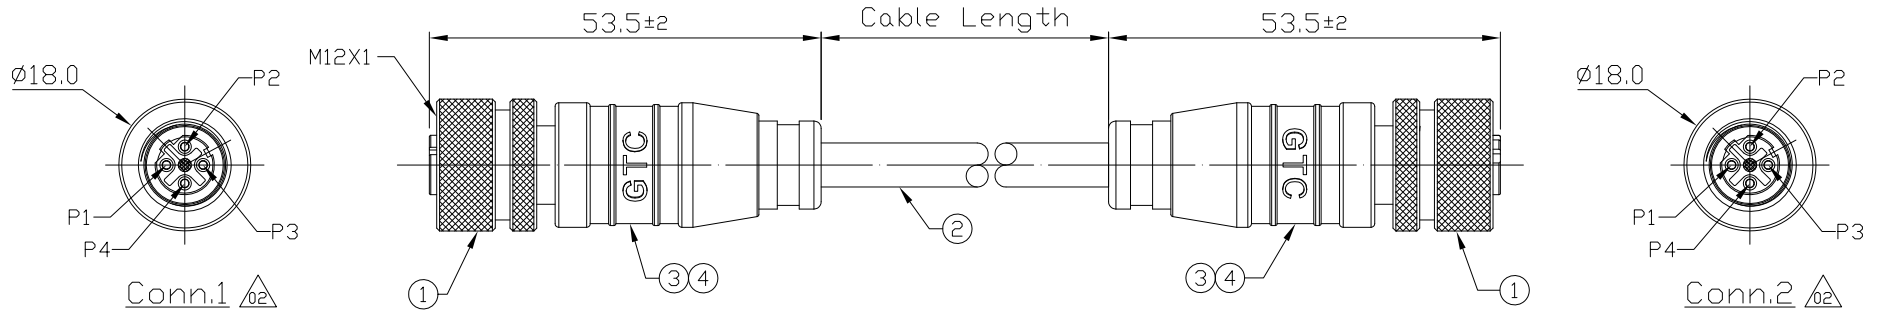

Notes: (Unless Otherwise Specified)

1. WaterProof Rate: IP68.
2. Durability: 100 Cycles Min.
3. DWV: 1400 Vrms.
4. Rated Voltage: 250V AC/DC.
5. Insulation Resistance: 100 MΩ MIN.
6. RoHS Compliant.

REV	ECN#	DESCRIPTION OF REVISION	DRAW BY DATE	CHECK BY DATE	APPROVE BY DATE
02	ECN-210415	Modify (1) Housing D-Coding 4P --> 5P (2) Base Removed (3) Addition Gland Pin	Hank 04/26/21	Lucas 04/26/21	Ray 04/26/21

GTC
DOC.CENTER.ISSUE
JUN.03.2021
ONLY FOR
RELEASE

Item	Part Name	Material / Finish	Q'ty
4	Over Mold	PVC Color: Black	2
3	Inner Mold	Thermoplastic Color: White Or Black	2
2	Cable	UL2464 22AWG*4C+Al/My+B+D OD=6.0mm, Color: Black	1
1	M12 D-Coding 4A 4P Shielded Cable End Female	GT Contact P/N: GT2384A4-02041-XX	2

Conn.1		Conn.2	
1	Black	1	
2	Brown	2	
3	Red	3	
4	Orange	4	
Shell	Drain	Shell	

Wiring Diagram

GT2384P4-02041-10	10000mm	+500
GT2384P4-02041-09	9000mm	+450
GT2384P4-02041-08	8000mm	+400
GT2384P4-02041-07	7000mm	+150
GT2384P4-02041-06	6000mm	+150
GT2384P4-02041-05	5000mm	+150
GT2384P4-02041-04	4000mm	+150
GT2384P4-02041-03	3000mm	+100
GT2384P4-02041-02	2000mm	+100
GT2384P4-02041-01	1000mm	+50
GT2384P4-02041-Z9	900mm	+50
GT2384P4-02041-Z8	800mm	+50
GT2384P4-02041-Z7	700mm	+50
GT2384P4-02041-Z6	600mm	+50
GT2384P4-02041-Z5	500mm	+50
GT2384P4-02041-Z4	400mm	+50
GT2384P4-02041-Z3	300mm	+25
GT2384P4-02041-Z2	200mm	+25
Part No.	Cable Length	Tol.

TITLE M12 D-Coding 4A 4P Shielded Cable End Without SR Female Twin-Head With Cable						DRAWING NUMBER GT2384P4-02041-XX		REV. 02	
THIRD ANGLE PROJECTION	SIZE	SCALE	DRAW / DATE	CHECK / DATE	APPROVE / DATE	TOLERANCES		UNIT	SHEET
	B	1:1	Hank 08/06/19	Lucas 08/06/19	Ray 08/06/19	X.X ± 0.5 X.XX ± 0.2	X.XXX ± 0.05 ANGLES ± 1°	mm	1/1