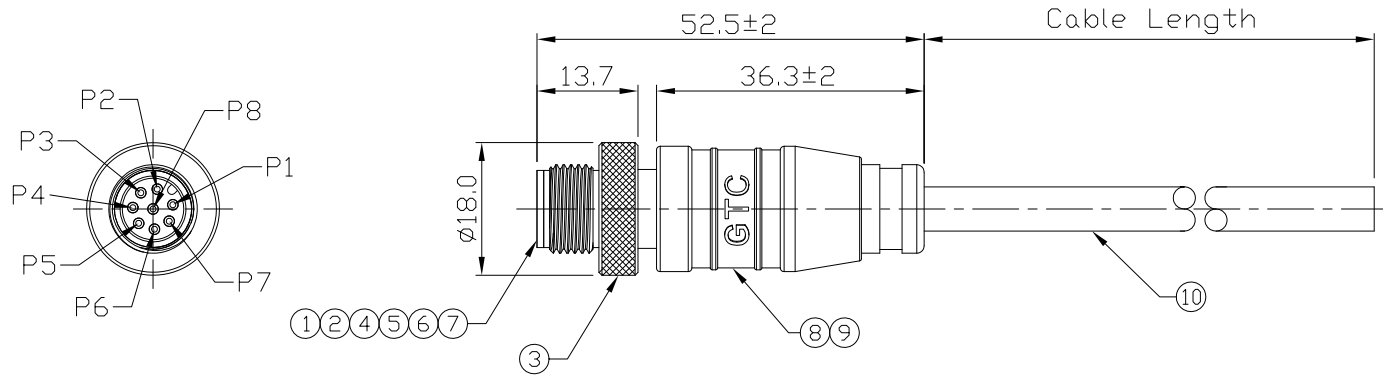

Notes: (Unless Otherwise Specified)
 1. Waterproof Rate: IP68.
 2. RoHS Compliant.

REV	ECN#	DESCRIPTION OF REVISION	DRAW BY DATE	CHECK BY DATE	APPROVE BY DATE
A1	ECN-180815	Modify Item No.6 Spring Material: SUS 302 --> SUS 304	Hank 08/13/18	Lucas 08/13/18	Ray 08/13/18

GT2381B4-01081-10	10000 mm	+500
GT2381B4-01081-09	9000 mm	+450
GT2381B4-01081-08	8000 mm	+400
GT2381B4-01081-07	7000 mm	+150
GT2381B4-01081-06	6000 mm	+150
GT2381B4-01081-05	5000 mm	+150
GT2381B4-01081-04	4000 mm	+150
GT2381B4-01081-03	3000 mm	+100
GT2381B4-01081-02	2000 mm	+100
GT2381B4-01081-01	1000 mm	+50
GT2381B4-01081-Z9	900 mm	+50
GT2381B4-01081-Z8	800 mm	+50
GT2381B4-01081-Z7	700 mm	+50
GT2381B4-01081-Z6	600 mm	+50
GT2381B4-01081-Z5	500 mm	+50
GT2381B4-01081-Z4	400 mm	+50
GT2381B4-01081-Z3	300 mm	+25
GT2381B4-01081-Z2	200 mm	+25
Part No.	Cable Length	Tol.

1	Brown
2	White
3	Blue
4	Red
5	Green
6	Yellow
7	Pink
8	Black
Shell	Drain

Wiring Diagram

TITLE						DRAWING NUMBER			REV.
M12 A-Coding 2A 8P Shielded Cable End Male						GT2381B4-01081-XX			A1
	B	N/A	Hank 07/13/15	Lucas 07/13/15	Ray 07/13/15	X.X ± 0.5 X.XX ± 0.2	X.XXX ± 0.05 ANGLES ± 1°	mm	1/1
THIRD ANGLE PROJECTION	SIZE	SCALE	DRAW / DATE	CHECK / DATE	APPROVE / DATE	TOLERANCES		UNIT	SHEET