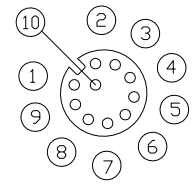

GTC
R&D DEPT. ISSUE
MAR.17.2014
ONLY FOR
RELEASE

Part No.	Cable Length	Tol.
GT234124-04101-10	10000 mm	±500
GT234124-04101-09	9000 mm	±450
GT234124-04101-08	8000 mm	±400
GT234124-04101-07	7000 mm	±350
GT234124-04101-06	6000 mm	±300
GT234124-04101-05	5000 mm	±250
GT234124-04101-04	4000 mm	±200
GT234124-04101-03	3000 mm	±150
GT234124-04101-02	2000 mm	±100
GT234124-04101-01	1000 mm	±50
GT234124-04101-29	900 mm	±40
GT234124-04101-28	800 mm	±40
GT234124-04101-27	700 mm	±40
GT234124-04101-26	600 mm	±40
GT234124-04101-25	500 mm	±40
GT234124-04101-24	400 mm	±20
GT234124-04101-23	300 mm	±20
GT234124-04101-22	200 mm	±10

1	Black
2	Brown
3	Red
4	Orange
5	Yellow
6	Green
7	Blue
8	Violet
9	Gray
10	White

Pin Assignment

Wiring Diagram

Item	Part Name	Material / Finish	Q'ty
8	Gland Pin	Thermoplastic Color: Black	2
7	Cable	UL2464 26AWG*10C+Al/My+D Color: Black, OD=6.0mm	1
6	Over Mold	PVC Color: Black	1
5	Inner Mold	Thermoplastic Color: White Or Black	1
4	O-Ring	Silicone Color: Red	1
3	Contacts	Copper Alloy Finish: Au Plated	10
2	Screw Nut	Copper Alloy Finish: Ni Plated	1
1	Housing	Thermoplastic Color: Black	1

TITLE						DRAWING NUMBER			REV.	
M12 A-Coding 1.5A 10P Cable End Female						GT234124-04101-XX			01	
	B	1:1	Joyce 03/17/14	Lucas 03/17/14	Ray 03/17/14	X.X ± 0.5 X.XX ± 0.2	X.XXX ± 0.05 ANGLES ± 1°	mm	1/1	
THIRD ANGLE PROJECTION	SIZE	SCALE	DRAW / DATE	CHECK / DATE	APPROVE / DATE	TOLERANCES		UNIT	SHEET	