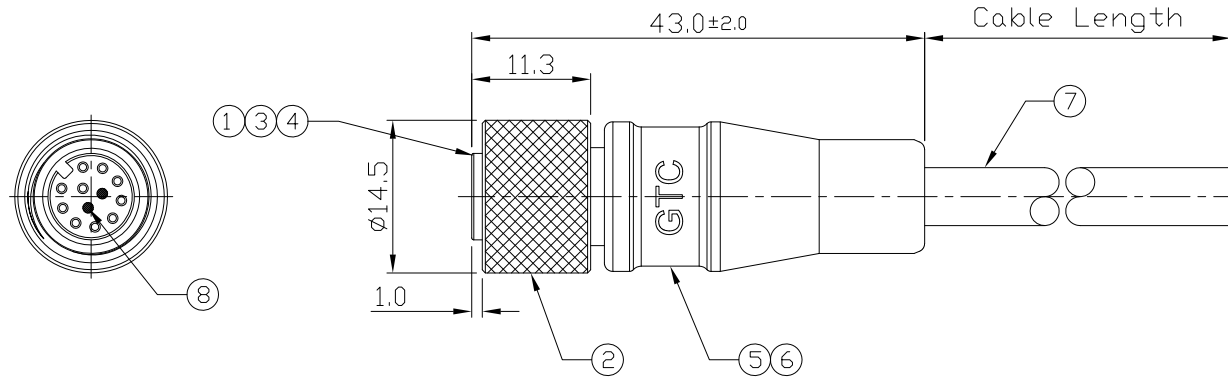

Notes: (Unless Otherwise Specified)

1. Waterproof Rate: IP68.
2. Durability: 100 Cycles Min.
3. DWV: 500 Vrms
4. Rated Voltage: 30V AC/DC.
5. Insulation Resistance: 100 MΩ Min.
6. RoHS Compliant.

REV	ECN#	DESCRIPTION OF REVISION	DRAW BY DATE	CHECK BY DATE	APPROVE BY DATE
01			Joyce 03/17/14	Lucas 03/17/14	Ray 03/17/14

GTC
R&D DEPT. ISSUE
MAR.17.2014
ONLY FOR
RELEASE

Part No.	Cable Length	Tol.
GT234124-04101-10	10000 mm	±500
GT234124-04101-09	9000 mm	±450
GT234124-04101-08	8000 mm	±400
GT234124-04101-07	7000 mm	±350
GT234124-04101-06	6000 mm	±300
GT234124-04101-05	5000 mm	±250
GT234124-04101-04	4000 mm	±200
GT234124-04101-03	3000 mm	±150
GT234124-04101-02	2000 mm	±100
GT234124-04101-01	1000 mm	±50
GT234124-04101-29	900 mm	±40
GT234124-04101-28	800 mm	±40
GT234124-04101-27	700 mm	±40
GT234124-04101-26	600 mm	±40
GT234124-04101-25	500 mm	±40
GT234124-04101-24	400 mm	±20
GT234124-04101-23	300 mm	±20
GT234124-04101-22	200 mm	±10

1	Black
2	Brown
3	Red
4	Orange
5	Yellow
6	Green
7	Blue
8	Violet
9	Gray
10	White

Pin Assignment

Wiring Diagram

Item	Part Name	Material / Finish	Q'ty
8	Gland Pin	Thermoplastic Color: Black	2
7	Cable	UL2464 26AWG*10C+Al/My+D Color: Black, OD=6.0mm	1
6	Over Mold	PVC Color: Black	1
5	Inner Mold	Thermoplastic Color: White Or Black	1
4	O-Ring	Silicone Color: Red	1
3	Contacts	Copper Alloy Finish: Au Plated	10
2	Screw Nut	Copper Alloy Finish: Ni Plated	1
1	Housing	Thermoplastic Color: Black	1

TITLE						DRAWING NUMBER			REV.	
M12 A-Coding 1.5A 10P Cable End Female						GT234124-04101-XX			01	
	B	1:1	Joyce 03/17/14	Lucas 03/17/14	Ray 03/17/14	X.X ± 0.5 X.XX ± 0.2	X.XXX ± 0.05 ANGLES ± 1°	mm	1/1	
THIRD ANGLE PROJECTION	SIZE	SCALE	DRAW / DATE	CHECK / DATE	APPROVE / DATE	TOLERANCES		UNIT	SHEET	