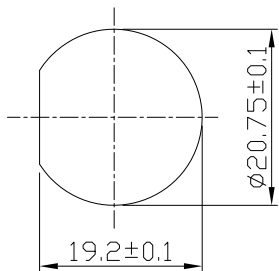

Notes: (Unless Otherwise Specified)

1. Waterproof Rate: IP68.
2. Recommend Panel Thickness: 0.8 to 3.0 mm.
3. Recommend Torque: 19~20 Kgf-cm.
4. Mating Cap P/N: GT1C2130X2.
5. RoHS Compliant.

REV	ECN#	DESCRIPTION OF REVISION	DRAW BY DATE	CHECK BY DATE	APPROVE BY DATE
A0			Hank 10/16/19	Lucas 10/16/19	Ray 10/16/19

GTC
DOC.CENTER.ISSUE
OCT.17.2019
ONLY FOR
RELEASE

Recommend
Panel Cut-Out

Part No.	Cable Length	Tol.
GT225200-03-01(G)	1000 mm	+50
GT225200-03-Z9(G)	900 mm	+50
GT225200-03-Z8(G)	800 mm	+50
GT225200-03-Z7(G)	700 mm	+50
GT225200-03-Z6(G)	600 mm	+50
GT225200-03-Z5(G)	500 mm	+50
GT225200-03-Z4(G)	400 mm	+50
GT225200-03-Z3(G)	300 mm	+25
GT225200-03-Z2(G)	200 mm	+25
GT225200-03-Z1(G)	100 mm	+25

TITLE					DRAWING NUMBER			REV.	
RJ45 Metal C3 Shielded Panel Jack Lock With Cable + RJ Plug					GT225200-03-XX(G)			A0	
THIRD ANGLE PROJECTION	SIZE	SCALE	DRAW / DATE	CHECK / DATE	APPROVE / DATE	TOLERANCES	UNIT	SHEET	
	B	1:1	Hank 10/16/19	Lucas 10/16/19	Ray 10/16/19	X.X ± 0.5 X.XX ± 0.2	mm	1/1	
						X.XXX ± 0.05 ANGLES ± 1°			