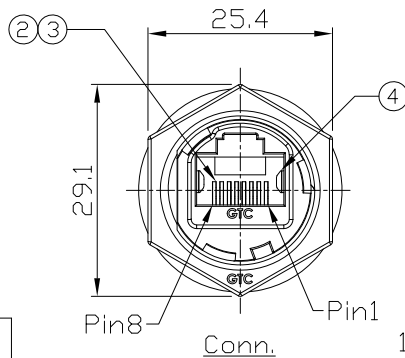

Notes: (Unless Otherwise Specified)

1. Waterproof Rate: IP68.
2. Recommend Panel Thickness: 0.8 to 3.0 mm.
3. Recommend Torque: 19~20 Kgf-cm.
4. Mating Cap P/N: GT1C2130X2.
5. RoHS Compliant.

REV	ECN#	DESCRIPTION OF REVISION	DRAW BY DATE	CHECK BY DATE	APPROVE BY DATE
A0			Hank 10/16/19	Lucas 10/16/19	Ray 10/16/19

GTC
DOC.CENTER.ISSUE
OCT.17.2019
ONLY FOR
RELEASE

Recommend
Panel Cut-Out

Part No.	Cable Length	Tol.
GT225200-03-01(G)	1000 mm	+50
GT225200-03-Z9(G)	900 mm	+50
GT225200-03-Z8(G)	800 mm	+50
GT225200-03-Z7(G)	700 mm	+50
GT225200-03-Z6(G)	600 mm	+50
GT225200-03-Z5(G)	500 mm	+50
GT225200-03-Z4(G)	400 mm	+50
GT225200-03-Z3(G)	300 mm	+25
GT225200-03-Z2(G)	200 mm	+25
GT225200-03-Z1(G)	100 mm	+25

Wiring Diagram

Item	Part Name	Material / Finish	QTY
12	Washer	Stainless Color: Green	1
11	RJ45 Plug	Housing: Thermoplastic; Color: Clean Contacts: Copper Alloy; Finish: Au Plated Shell: Cold Roll Steel; Finish: Ni Plated	1
10	Cable	CAT5E 24AWG*4P+AL/My+D Color: Gray, OD=6.0mm	1
9	Shrink Tube	L=20mm Color: Black	1
8	Glue	Epoxy Color: Black	
7	PCB	FR-4 Color: —	2
6	O-Ring	Silicone Color: Red	1
5	Hex Nut	Zn Alloy Color: Green	1
4	EMI Shielded Plate	Copper Alloy Finish: Ni Plated	2
3	Holder	Thermoplastic Color: Black	1
2	RJ45 Receptacle	Housing: Thermoplastic; Color: Gray Contacts: Copper Alloy; Finish: Au Plated	1
1	Housing	Zn Alloy Color: Green	1

TITLE					DRAWING NUMBER			REV.	
RJ45 Metal C3 Shielded Panel Jack Lock With Cable + RJ Plug					GT225200-03-XX(G)			A0	
THIRD ANGLE PROJECTION	SIZE	SCALE	DRAW / DATE	CHECK / DATE	APPROVE / DATE	TOLERANCES	UNIT	SHEET	
	B	1:1	Hank 10/16/19	Lucas 10/16/19	Ray 10/16/19	X.X ± 0.5 X.XX ± 0.2	mm	1/1	
						X.XXX ± 0.05 ANGLES ± 1°			