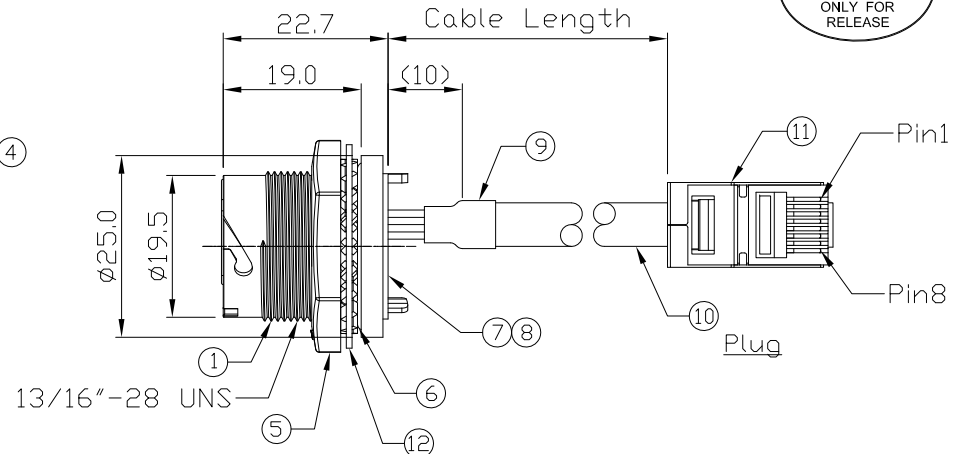

Notes: (Unless Otherwise Specified)

1. Waterproof Rate: IP68.
2. Recommend Panel Thickness: 0.8 to 3.0 mm.
3. Recommend Torque: 19~20 Kgf-cm.
4. Mating Cap P/N: GT1C2130X2.
5. RoHS Compliant.

REV	ECN#	DESCRIPTION OF REVISION	DRAW BY DATE	CHECK BY DATE	APPROVE BY DATE
A0			Hank 10/16/19	Lucas 10/16/19	Ray 10/16/19

GTC
DOC.CENTER.ISSUE
OCT.17.2019
ONLY FOR
RELEASE

Recommend
Panel Cut-Out

Part No.	Cable Length	Tol.
GT225200-03-01(G)	1000 mm	+50
GT225200-03-Z9(G)	900 mm	+50
GT225200-03-Z8(G)	800 mm	+50
GT225200-03-Z7(G)	700 mm	+50
GT225200-03-Z6(G)	600 mm	+50
GT225200-03-Z5(G)	500 mm	+50
GT225200-03-Z4(G)	400 mm	+50
GT225200-03-Z3(G)	300 mm	+25
GT225200-03-Z2(G)	200 mm	+25
GT225200-03-Z1(G)	100 mm	+25

Wiring Diagram

Item	Part Name	Material / Finish	QTY
12	Washer	Stainless Color: Green	1
11	RJ45 Plug	Housing: Thermoplastic; Color: Clean Contacts: Copper Alloy; Finish: Au Plated Shell: Cold Roll Steel; Finish: Ni Plated	1
10	Cable	CAT5E 24AWG*4P+AL/My+D Color: Gray, OD=6.0mm	1
9	Shrink Tube	L=20mm Color: Black	1
8	Glue	Epoxy Color: Black	
7	PCB	FR-4 Color: —	2
6	O-Ring	Silicone Color: Red	1
5	Hex Nut	Zn Alloy Color: Green	1
4	EMI Shielded Plate	Copper Alloy Finish: Ni Plated	2
3	Holder	Thermoplastic Color: Black	1
2	RJ45 Receptacle	Housing: Thermoplastic; Color: Gray Contacts: Copper Alloy; Finish: Au Plated	1
1	Housing	Zn Alloy Color: Green	1

TITLE					DRAWING NUMBER			REV.	
RJ45 Metal C3 Shielded Panel Jack Lock With Cable + RJ Plug					GT225200-03-XX(G)			A0	
THIRD ANGLE PROJECTION	SIZE	SCALE	DRAW / DATE	CHECK / DATE	APPROVE / DATE	TOLERANCES	UNIT	SHEET	
	B	1:1	Hank 10/16/19	Lucas 10/16/19	Ray 10/16/19	X.X ± 0.5 X.XX ± 0.2	mm	1/1	
						X.XXX ± 0.05 ANGLES ± 1°			