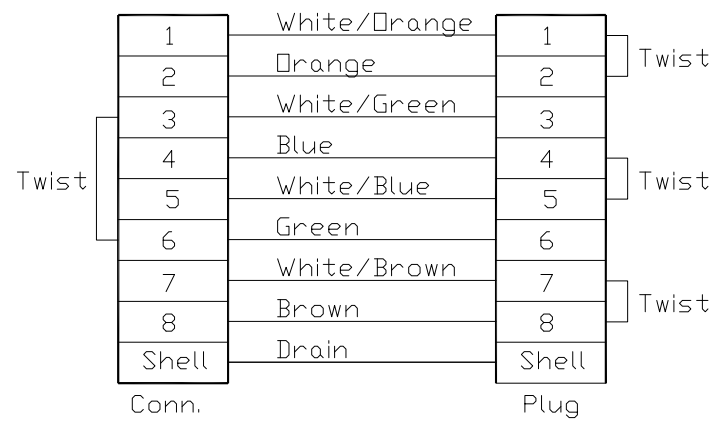

Notes: (Unless Otherwise Specified)

1. Waterproof Rate: IP68.
2. Recommend Panel Thickness: 0.8 to 3.0 mm.
3. Recommend Torque: 19~20 Kgf-cm.
4. Mating Cap P/N: GT1C2130X2.
5. RoHS Compliant.

REV	ECN#	DESCRIPTION OF REVISION	DRAW BY DATE	CHECK BY DATE	APPROVE BY DATE
A0			Hank 10/16/19	Lucas 10/16/19	Ray 10/16/19

GTC
DOC.CENTER.ISSUE
OCT.17.2019
ONLY FOR
RELEASE

Recommend
Panel Cut-Out

Part No.	Cable Length	Tol.
GT225200-03-01(G)	1000 mm	+50
GT225200-03-Z9(G)	900 mm	+50
GT225200-03-Z8(G)	800 mm	+50
GT225200-03-Z7(G)	700 mm	+50
GT225200-03-Z6(G)	600 mm	+50
GT225200-03-Z5(G)	500 mm	+50
GT225200-03-Z4(G)	400 mm	+50
GT225200-03-Z3(G)	300 mm	+25
GT225200-03-Z2(G)	200 mm	+25
GT225200-03-Z1(G)	100 mm	+25

Wiring Diagram

Item	Part Name	Material / Finish	QTY
12	Washer	Stainless Color: Green	1
11	RJ45 Plug	Housing: Thermoplastic; Color: Clean Contacts: Copper Alloy; Finish: Au Plated Shell: Cold Roll Steel; Finish: Ni Plated	1
10	Cable	CAT5E 24AWG*4P+AL/My+D Color: Gray, OD=6.0mm	1
9	Shrink Tube	L=20mm Color: Black	1
8	Glue	Epoxy Color: Black	
7	PCB	FR-4 Color: —	2
6	O-Ring	Silicone Color: Red	1
5	Hex Nut	Zn Alloy Color: Green	1
4	EMI Shielded Plate	Copper Alloy Finish: Ni Plated	2
3	Holder	Thermoplastic Color: Black	1
2	RJ45 Receptacle	Housing: Thermoplastic; Color: Gray Contacts: Copper Alloy; Finish: Au Plated	1
1	Housing	Zn Alloy Color: Green	1