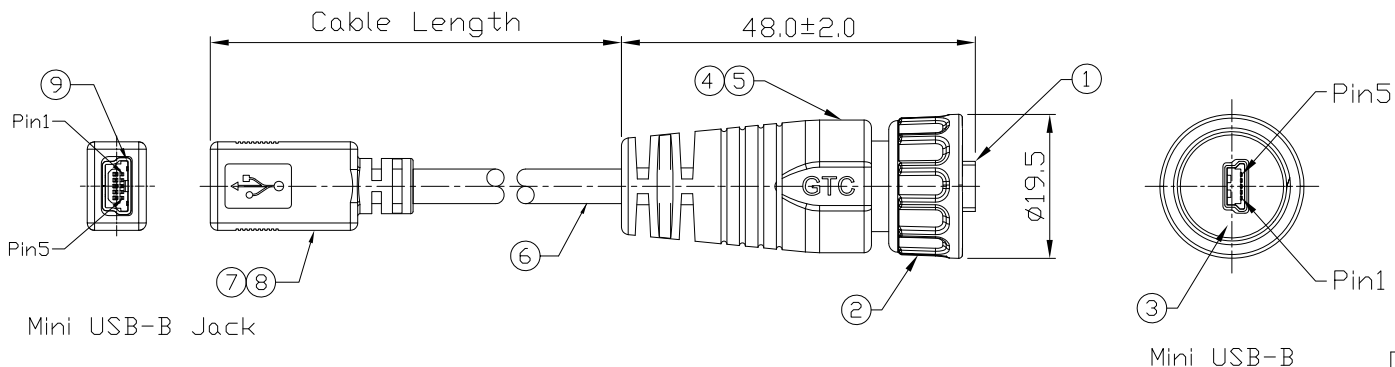

Notes: (Unless Otherwise Specified)

- 1. Waterproof Rate : IP68.
- 2. RoHS Compliant.

REV	ECN#	DESCRIPTION OF REVISION	DRAW BY DATE	CHECK BY DATE	APPROVE BY DATE
A0		Mass Production	Karen 09/02/09	Ray 09/02/09	Ray 09/02/09
A1		Redraw	Vicky 05/13/11	Lucas 05/13/11	Ray 05/13/11
A2	ECN-141115	GT214320-0E-XX=>GT214320-08-XX Modify Wiring Diagram	Lucas 12/08/14	Lucas 12/08/14	Ray 12/08/14

9	Mini USB-B Receptacle	Housing:Thermoplastic,Color:Black Contacts:Copper Alloy,Finish:Au Plated Shell:Copper Alloy,Finish:Ni Plated	1
8	Over Mold	PVC Color: Black	1
7	Inner Mold	Thermoplastic Color: Black	1
6	Cable	UL2725 1P*28AWG+3C*24AWG+Al/My+D+B ØD=5.0mm, Color: Black	1
5	Over Mold	PVC Color: Black	1
4	Inner Mold	Thermoplastic Color: Black	1
3	Rubber Pad	Silicone Color: Black	1
2	Screw Nut	Zn Alloy Finish: Ni Plated	1
1	Mini USB-B Plug	Housing:Thermoplastic,Color:Black Contacts:Copper Alloy,Finish:Au Plated Shell:Cold Roll Steel,Finish:Ni Plated	1
Item	Part Name	Material / Finish	Q'ty

Wiring Diagram

GT214320-08-10	10000 mm	±500
GT214320-08-09	9000 mm	±450
GT214320-08-08	8000 mm	±400
GT214320-08-07	7000 mm	±150
GT214320-08-06	6000 mm	±150
GT214320-08-05	5000 mm	±150
GT214320-08-04	4000 mm	±150
GT214320-08-03	3000 mm	±150
GT214320-08-02	2000 mm	±100
GT214320-08-01	1000 mm	±50
GT214320-08-Z9	900 mm	±40
GT214320-08-Z6	600 mm	±40
GT214320-08-Z5	500 mm	±40
Part No.	Cable Length	Tol.

TITLE						DRAWING NUMBER			REV.	
Mini USB-B Metal C2 Cable End Plug Screw With Mini USB-B Receptacle						GT214320-08-XX			A2	
	B	1:1	Karen 09/02/09	Ray 09/02/09	Ray 09/02/09	XX ± 0.5 XXX ± 0.2	X.XXX ± 0.05 ANGLES ± 1°	mm	1/1	
THIRD ANGLE PROJECTION	SIZE	SCALE	DRAW / DATE	CHECK / DATE	APPROVE / DATE	TOLERANCES		UNIT	SHEET	