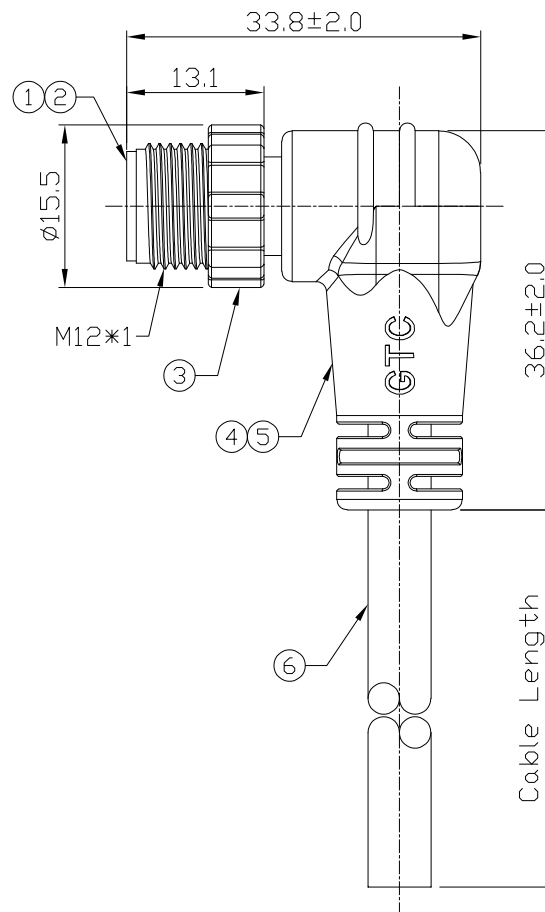

Notes: (Unless Otherwise Specified)

- 1. Waterproof Rate: IP68.
- 2. Durability: 100 Cycles Min.
- 3. DWV: 1000 Vrms
- 4. Insulation Resistance: 100 MΩ Min.
- 5. RoHS Compliant.

REV	ECN#	DESCRIPTION OF REVISION	DRAW BY DATE	CHECK BY DATE	APPROVE BY DATE
A0			Jenny 12/05/22	Lucas 12/05/22	Ray 12/05/22

1	Shield Braid
2	Red (18 AWG)
3	Black (18 AWG)
4	White (22 AWG)
5	Blue (22 AWG)

Wiring Diagram

Part No.	Cable Length	Tol.
GT171135-21055-10	10000 mm	+500
GT171135-21055-09	9000 mm	+450
GT171135-21055-08	8000 mm	+400
GT171135-21055-07	7000 mm	+150
GT171135-21055-06	6000 mm	+150
GT171135-21055-05	5000 mm	+150
GT171135-21055-04	4000 mm	+150
GT171135-21055-03	3000 mm	+100
GT171135-21055-02	2000 mm	+100
GT171135-21055-01	1000 mm	+50
GT171135-21055-29	900 mm	+50
GT171135-21055-28	800 mm	+50
GT171135-21055-27	700 mm	+50
GT171135-21055-26	600 mm	+50
GT171135-21055-25	500 mm	+50
GT171135-21055-24	400 mm	+50
GT171135-21055-23	300 mm	+25
GT171135-21055-22	200 mm	+25

Item	Part Name	Material / Finish	Q'ty
6	Cable	UL2725 18AWG*1P+22AWG*1P+Al/My+D+B Color: Black, OD: 6.0mm	1
5	Over Mold	PVC Color: Black	1
4	Inner Mold	PVC 30P Color: Black	1
3	Screw Nut	Thermoplastic Color: Black	1
2	Contacts	Copper Alloy Finish: Au Plated	5
1	Housing	Thermoplastic Color: Black	1

TITLE M12 A-coding Plastic 4A 5P Cable End 90° Male With UL2725 Cable					DRAWING NUMBER GT171135-21055-XX			REV. A0	
--	--	--	--	--	-------------------------------------	--	--	------------	--

DO NOT SCALE DRAWINGS	B	N/A	Jenny 12/05/22	Lucas 12/05/22	Ray 12/05/22	X.X ± 0.5	X.XXX ± 0.05	mm	1/1
	THIRD ANGLE PROJECTION	SIZE	SCALE	DRAW / DATE	CHECK / DATE	APPROVE / DATE	TOLERANCES		