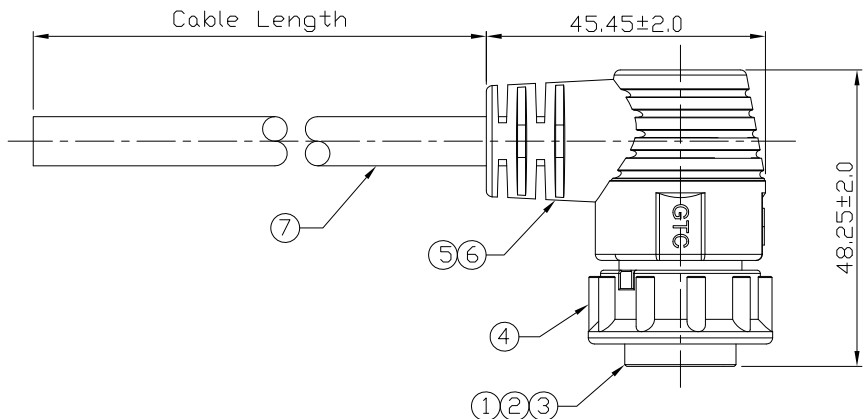

REV	ECN#	DESCRIPTION OF REVISION	DRAW BY DATE	CHECK BY DATE	APPROVE BY DATE
01			Viola 06/07/17	Lucas 06/07/17	Ray 06/07/17

Notes: (Unless Otherwise Specified)

- 1. Waterproof Rate: IP67.
- 2. RoHS & REACH Compliant.

GTC  
DOC.CENTER.ISSUE  
JUN.08.2017  
ONLY FOR  
RELEASE

GT154235-22181-10	10000 mm	+500
GT154235-22181-09	9000 mm	+450
GT154235-22181-08	8000 mm	+400
GT154235-22181-07	7000 mm	+150
GT154235-22181-06	6000 mm	+150
GT154235-22181-05	5000 mm	+150
GT154235-22181-04	4000 mm	+150
GT154235-22181-03	3000 mm	+100
GT154235-22181-02	2000 mm	+100
GT154235-22181-01	1000 mm	+100
GT154235-22181-Z9	900 mm	+50
GT154235-22181-Z8	800 mm	+50
GT154235-22181-Z7	700 mm	+50
GT154235-22181-Z6	600 mm	+50
GT154235-22181-Z5	500 mm	+50
GT154235-22181-Z4	400 mm	+50
GT154235-22181-Z3	300 mm	+50
GT154235-22181-Z2	200 mm	+25
GT154235-22181-Z1	100 mm	+25
Part No.	Cable Length	Tol.

7	Cable	UL2464 24AWG*18C+D+Al/My OD=8.0mm, Color: Black	1
6	Over Mold	PVC Color: Black	1
5	Inner Mold	Thermoplastic Color: White or Black	1
4	Lock Nut	Thermoplastic Color: Black	1
3	O-Ring	Silicone Color: Red	1
2	Contacts	Copper Alloy Finish: Au Plated	18
1	Housing	Thermoplastic Color: Black	1
Item	Part Name	Material/Finish	Q'ty

TITLE C4 5A 18P Cable End 90° Male Lock With Cable						DRAWING NUMBER GT154235-22181-XX			REV. 01	
	B	1:1	Viola 06/07/17	Lucas 06/07/17	Ray 06/07/17	X.X ± 0.5 X.XX ± 0.2	X.XXX ± 0.05 ANGLES ± 1°	mm	1/1	
THIRD ANGLE PROJECTION	SIZE	SCALE	DRAW / DATE	CHECK / DATE	APPROVE / DATE	TOLERANCES		UNIT	SHEET	