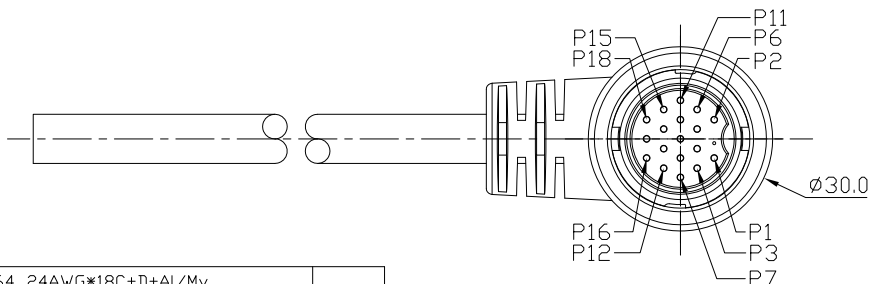

REV	ECN#	DESCRIPTION OF REVISION	DRAW BY DATE	CHECK BY DATE	APPROVE BY DATE
01			Viola 06/07/17	Lucas 06/07/17	Ray 06/07/17

Notes: (Unless Otherwise Specified)

- 1. Waterproof Rate: IP67.
- 2. RoHS & REACH Compliant.

GTC  
DOC.CENTER.ISSUE  
JUN.08.2017  
ONLY FOR  
RELEASE

GT154235-22181-10	10000 mm	+500
GT154235-22181-09	9000 mm	+450
GT154235-22181-08	8000 mm	+400
GT154235-22181-07	7000 mm	+150
GT154235-22181-06	6000 mm	+150
GT154235-22181-05	5000 mm	+150
GT154235-22181-04	4000 mm	+150
GT154235-22181-03	3000 mm	+100
GT154235-22181-02	2000 mm	+100
GT154235-22181-01	1000 mm	+100
GT154235-22181-Z9	900 mm	+50
GT154235-22181-Z8	800 mm	+50
GT154235-22181-Z7	700 mm	+50
GT154235-22181-Z6	600 mm	+50
GT154235-22181-Z5	500 mm	+50
GT154235-22181-Z4	400 mm	+50
GT154235-22181-Z3	300 mm	+50
GT154235-22181-Z2	200 mm	+25
GT154235-22181-Z1	100 mm	+25
Part No.	Cable Length	Tol.

7	Cable	UL2464 24AWG*18C+D+Al/My OD=8.0mm, Color: Black	1
6	Over Mold	PVC Color: Black	1
5	Inner Mold	Thermoplastic Color: White or Black	1
4	Lock Nut	Thermoplastic Color: Black	1
3	O-Ring	Silicone Color: Red	1
2	Contacts	Copper Alloy Finish: Au Plated	18
1	Housing	Thermoplastic Color: Black	1
Item	Part Name	Material/Finish	Q'ty

TITLE C4 5A 18P Cable End 90° Male Lock With Cable						DRAWING NUMBER GT154235-22181-XX			REV. 01	
	B	1:1	Viola 06/07/17	Lucas 06/07/17	Ray 06/07/17	X.X ± 0.5 X.XX ± 0.2	X.XXX ± 0.05 ANGLES ± 1°	mm	1/1	
THIRD ANGLE PROJECTION	SIZE	SCALE	DRAW / DATE	CHECK / DATE	APPROVE / DATE	TOLERANCES		UNIT	SHEET	