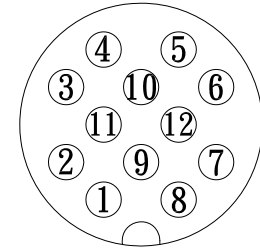

GTC
DOC.CENTER.ISSUE
SEP.02.2020
ONLY FOR
RELEASE

1	Black
2	Brown
3	Red
4	Orange
5	Yellow
6	Green
7	Blue
8	Violet
9	Gray
10	White
11	Pink
12	Light Green
	Drain

Wiring Diagram

Pin Assignment

Item	Part Name	Material / Finish	Q'ty
8	Cable	UL2464 26AWG*12C+D+Al/My (UV) ØD=6.0mm, Color:Black	1
7	Over Mold	PVC Color: Black	1
6	Inner Mold	Thermoplastic Color: White or Black	1
5	Lock Nut	Thermoplastic Color: Black	1
4	Base	Thermoplastic Color: Black	1
3	O-Ring	Silicone Color: Red	1
2	Contacts	Copper Alloy Finish: Au Plated	12
1	Housing	Thermoplastic Color: Black	1

GT152229-21121-10	10000mm	+500
GT152229-21121-09	9000mm	+450
GT152229-21121-08	8000mm	+400
GT152229-21121-07	7000mm	+150
GT152229-21121-06	6000mm	+150
GT152229-21121-05	5000mm	+150
GT152229-21121-04	4000mm	+150
GT152229-21121-03	3000mm	+100
GT152229-21121-02	2000mm	+100
GT152229-21121-01	1000mm	+50
GT152229-21121-Z9	900mm	+50
GT152229-21121-Z8	800mm	+50
GT152229-21121-Z7	700mm	+50
GT152229-21121-Z6	600mm	+50
GT152229-21121-Z5	500mm	+50
GT152229-21121-Z4	400mm	+50
GT152229-21121-Z3	300mm	+25
GT152229-21121-Z2	200mm	+25
GT152229-21121-Z1	100mm	+25
Part No.	Cable Length	Tol.

TITLE						DRAWING NUMBER			REV.	
C2 2A 12P Cable End 90° Key Down Female Lock With Cable						GT152229-21121-XX			A0	
THIRD ANGLE PROJECTION	SIZE	SCALE	DRAW / DATE	CHECK / DATE	APPROVE / DATE	TOLERANCES		UNIT	SHEET	
	B	1:1	Lucas 09/02/20	Lucas 09/02/20	Ray 09/02/20	X.X ± 0.5 X.XX ± 0.2	X.XXX ± 0.05 ANGLES ± 1°	mm	1/1	