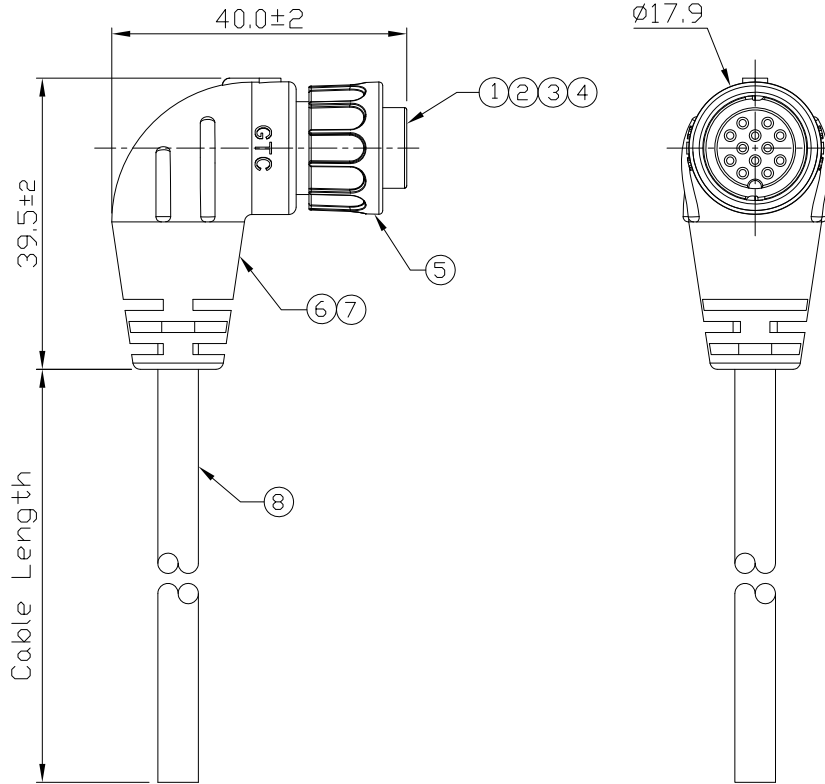

Notes: (Unless Otherwise Specified)

1. Waterproof Rate : IP67.
2. RoHS Compliant.

REV	ECN#	DESCRIPTION OF REVISION	DRAW BY DATE	CHECK BY DATE	APPROVE BY DATE
A0		Mass Production	Lucas 09/02/20	Lucas 09/02/20	Ray 09/02/20

GTC
DOC.CENTER.ISSUE
SEP.02.2020
ONLY FOR
RELEASE

1	Black
2	Brown
3	Red
4	Orange
5	Yellow
6	Green
7	Blue
8	Violet
9	Gray
10	White
11	Pink
12	Light Green
	Drain

Wiring Diagram

Pin Assignment

Item	Part Name	Material / Finish	Q'ty
8	Cable	UL2464 26AWG*12C+D+Al/My (UV) ØD=6.0mm, Color:Black	1
7	Over Mold	PVC Color: Black	1
6	Inner Mold	Thermoplastic Color: White or Black	1
5	Lock Nut	Thermoplastic Color: Black	1
4	Base	Thermoplastic Color: Black	1
3	O-Ring	Silicone Color: Red	1
2	Contacts	Copper Alloy Finish: Au Plated	12
1	Housing	Thermoplastic Color: Black	1

GT152229-21121-10	10000mm	+500
GT152229-21121-09	9000mm	+450
GT152229-21121-08	8000mm	+400
GT152229-21121-07	7000mm	+150
GT152229-21121-06	6000mm	+150
GT152229-21121-05	5000mm	+150
GT152229-21121-04	4000mm	+150
GT152229-21121-03	3000mm	+100
GT152229-21121-02	2000mm	+100
GT152229-21121-01	1000mm	+50
GT152229-21121-Z9	900mm	+50
GT152229-21121-Z8	800mm	+50
GT152229-21121-Z7	700mm	+50
GT152229-21121-Z6	600mm	+50
GT152229-21121-Z5	500mm	+50
GT152229-21121-Z4	400mm	+50
GT152229-21121-Z3	300mm	+25
GT152229-21121-Z2	200mm	+25
GT152229-21121-Z1	100mm	+25
Part No.	Cable Length	Tol.

TITLE						DRAWING NUMBER			REV.	
C2 2A 12P Cable End 90° Key Down Female Lock With Cable						GT152229-21121-XX			A0	
THIRD ANGLE PROJECTION	SIZE	SCALE	DRAW / DATE	CHECK / DATE	APPROVE / DATE	TOLERANCES		UNIT	SHEET	
	B	1:1	Lucas 09/02/20	Lucas 09/02/20	Ray 09/02/20	X.X ± 0.5 X.XX ± 0.2	X.XXX ± 0.05 ANGLES ± 1°	mm	1/1	