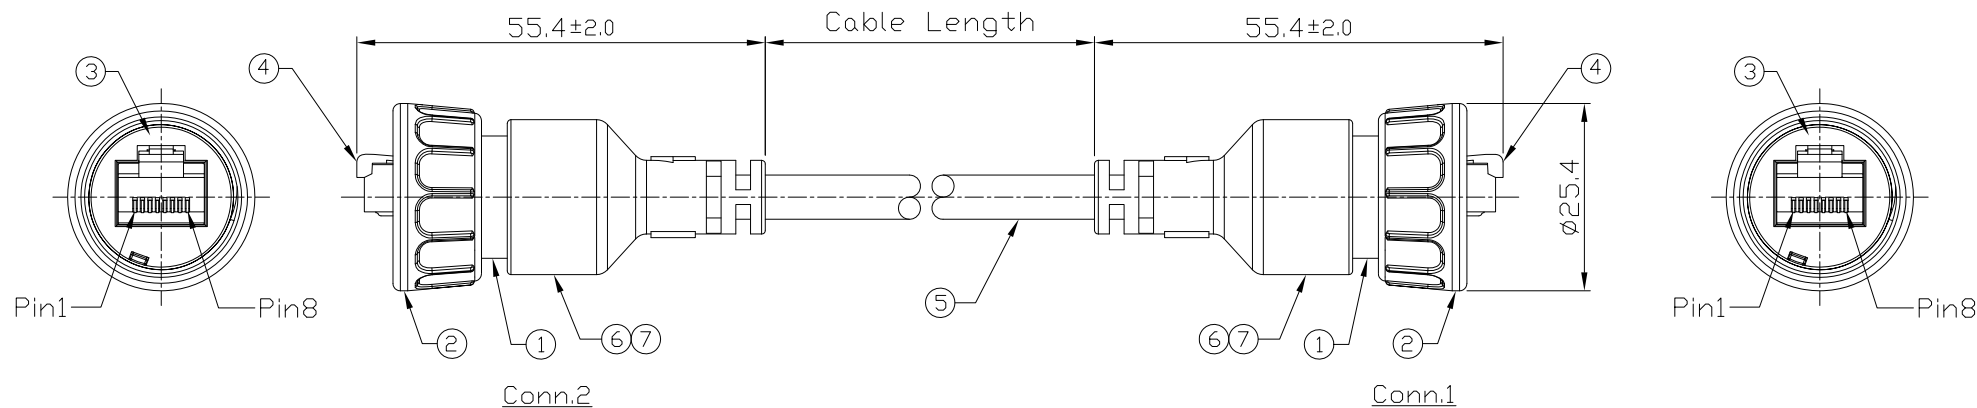

Notes: (Unless Otherwise Specified)
 1. Waterproof Rate: IP67.
 2. RoHS Compliant.

REV	ECN#	DESCRIPTION OF REVISION	DRAW BY DATE	CHECK BY DATE	APPROVE BY DATE
A0		Mass Production	Joyce 11/23/11	Lucas 11/23/11	Ray 11/23/11

Item	Part Name	Material / Finish	QTY
7	Over Mold	PVC Color: Black	2
6	Inner Mold	Thermoplastic Color: Black Or White	2
5	Cable	CAT5E 24AWG*4P+D+Al/My Color: Black, OD=6.0mm	1
4	RJ45 Plug	Housing: Thermoplastic, Color: Clean Contacts: Copper Alloy, Finish: Au Plated Shell: Cold Roll Steel, Finish: Ni Plated	2
3	Rubber Pad	Silicone Color: Black	2
2	Screw Nut	Thermoplastic Color: Black	2
1	Housing	Thermoplastic Color: Black	2

1	White/Orange	1
2	Orange	2
3	White/Green	3
4	Blue	4
5	White/Blue	5
6	Green	6
7	White/Brown	7
8	Brown	8
Shell	Drain	Shell

Part No.	Cable Length	Tol.
GT125320-07-16	16000 mm	+800
GT125320-07-10	10000 mm	+500
GT125320-07-09	9000 mm	+450
GT125320-07-08	8000 mm	+400
GT125320-07-07	7000 mm	+150
GT125320-07-06	6000 mm	+150
GT125320-07-05	5000 mm	+150
GT125320-07-04	4000 mm	+150
GT125320-07-03	3000 mm	+100
GT125320-07-02	2000 mm	+100
GT125320-07-01	1000 mm	+50
GT125320-07-Z5	500 mm	+50

Wiring Diagram

TITLE						DRAWING NUMBER			REV.
RJ45 Plastic C3 Shielded Cable End Twin-head Plug Screw						GT125320-07-XX			A0
	B	1:1	David 04/02/10	Ray 04/02/10	Ray 04/02/10	X.X ± 0.5 X.XX ± 0.2	X.XXX ± 0.05 ANGLES ± 1°	mm	1/1
THIRD ANGLE PROJECTION	SIZE	SCALE	DRAW / DATE	CHECK / DATE	APPROVE / DATE	TOLERANCES		UNIT	SHEET