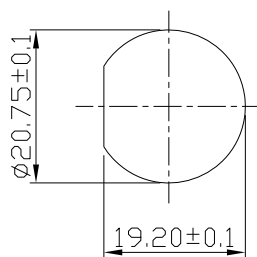

Notes: (Unless Otherwise Specified)

1. Waterproof Rate: IP67.
2. Recommend Panel Thickness: 0.8 to 4.0 mm.
3. Recommend Torque: 14~15 Kgf-cm.
4. Mating Cap P/N: GT1C5331X2.
5. RoHS Compliant.

REV	ECN#	DESCRIPTION OF REVISION	DRAW BY DATE	CHECK BY DATE	APPROVE BY DATE
01			Aileen 11/08/22	Lucas 11/08/22	Ray 11/08/22

Recommended Panel Cut-Out

1	White/Orange
2	Orange
3	White/Green
4	Blue
5	White/Blue
6	Green
7	White/Brown
8	Brown
Shell	Drain

Wiring Diagram

11	Cable	CAT6 26AWG*4P+Al/My+D Color: Black, OD=6.0mm	1
10	Shrink Tube	L=20mm Color: Black	1
9	Glue	Epoxy Color: Black	
8	Pin Header	Housing: Thermoplastic; Color: Black Contacts: Copper Alloy; Finish: Au Plated	1
7	PCB	FR-4 Color: _____	2
6	Gasket	Silicone Color: Black	1
5	Hex Nut	Thermoplastic Color: Black	1
4	EMI Shielded Plate	Copper Alloy Finish: Ni Plated	2
3	Holder	Thermoplastic Color: Black	1
2	RJ45 Receptacle	Housing: Thermoplastic; Color: Gray Contacts: Copper Alloy; Finish: Au Plated	1
1	Housing	Thermoplastic Color: Black	1
Item	Part Name	Material / Finish	Qty

Part No.	Cable Length	Tol.
GT125300-0E-01	1000 mm	+50
GT125300-0E-Z9	900 mm	+50
GT125300-0E-Z8	800 mm	+50
GT125300-0E-Z7	700 mm	+50
GT125300-0E-Z6	600 mm	+50
GT125300-0E-Z5	500 mm	+50
GT125300-0E-Z4	400 mm	+50
GT125300-0E-Z3	300 mm	+25
GT125300-0E-Z2	200 mm	+25
GT125300-0E-Z1	100 mm	+25

GT Contact CO.,LTD

NOTICE OF PROPRIETARY PROPERTY:
THE INFORMATION CONTAINED HEREIN IS THE PROPRIETARY PROPERTY OF GT CONTACT CO.,LTD THE POSSESSOR AGREES TO THE FOLLOWING:
(A) TO MAINTAIN THIS DOCUMENT IN CONFIDENCE
(B) NOT TO REPRODUCE OR COPY IT
(C) NOT TO REVEAL OR PUBLISH IT IN WHOLE OR PART
(D) ALL RIGHTS RESERVED

TITLE						DRAWING NUMBER			REV.	
RJ45 Plastic C3 Shielded Panel Jack Screw With CAT6 Cable						GT125300-0E-XX			01	
	B	1:1	Aileen 11/08/22	Lucas 11/08/22	Ray 11/08/22	X.X ± 0.5 X.XX ± 0.2	X.XXX ± 0.05 ANGLES ± 1°	mm	1/1	
THIRD ANGLE PROJECTION	SIZE	SCALE	DRAW / DATE	CHECK / DATE	APPROVE / DATE	TOLERANCES		UNIT	SHEET