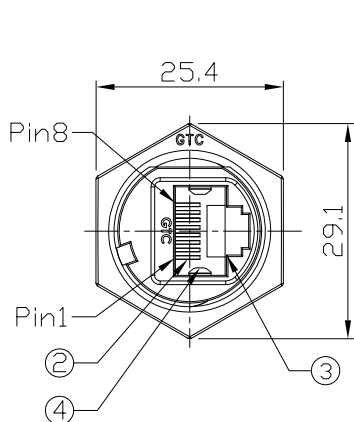

Notes: (Unless Otherwise Specified)

1. Waterproof Rate: IP67.
2. Recommend Panel Thickness: 0.8 to 4.0 mm.
3. Recommend Torque: 14~15 Kgf-cm.
4. Mating Cap P/N: GT1C5331X2.
5. RoHS Compliant.

REV	ECN#	DESCRIPTION OF REVISION	DRAW BY DATE	CHECK BY DATE	APPROVE BY DATE
01			Aileen 11/08/22	Lucas 11/08/22	Ray 11/08/22

Recommended Panel Cut-Out

1	White/Orange
2	Orange
3	White/Green
4	Blue
5	White/Blue
6	Green
7	White/Brown
8	Brown
Shell	Drain

Wiring Diagram

11	Cable	CAT6 26AWG*4P+Al/My+D Color: Black, OD=6.0mm	1
10	Shrink Tube	L=20mm Color: Black	1
9	Glue	Epoxy Color: Black	
8	Pin Header	Housing: Thermoplastic; Color: Black Contacts: Copper Alloy; Finish: Au Plated	1
7	PCB	FR-4 Color: _____	2
6	Gasket	Silicone Color: Black	1
5	Hex Nut	Thermoplastic Color: Black	1
4	EMI Shielded Plate	Copper Alloy Finish: Ni Plated	2
3	Holder	Thermoplastic Color: Black	1
2	RJ45 Receptacle	Housing: Thermoplastic; Color: Gray Contacts: Copper Alloy; Finish: Au Plated	1
1	Housing	Thermoplastic Color: Black	1
Item	Part Name	Material / Finish	Qty

Part No.	Cable Length	Tol.
GT125300-0E-01	1000 mm	+50
GT125300-0E-Z9	900 mm	+50
GT125300-0E-Z8	800 mm	+50
GT125300-0E-Z7	700 mm	+50
GT125300-0E-Z6	600 mm	+50
GT125300-0E-Z5	500 mm	+50
GT125300-0E-Z4	400 mm	+50
GT125300-0E-Z3	300 mm	+25
GT125300-0E-Z2	200 mm	+25
GT125300-0E-Z1	100 mm	+25

GT Contact CO.,LTD

NOTICE OF PROPRIETARY PROPERTY:
THE INFORMATION CONTAINED HEREIN IS THE PROPRIETARY PROPERTY OF GT CONTACT CO.,LTD THE POSSESSOR AGREES TO THE FOLLOWING:
(A) TO MAINTAIN THIS DOCUMENT IN CONFIDENCE
(B) NOT TO REPRODUCE OR COPY IT
(C) NOT TO REVEAL OR PUBLISH IT IN WHOLE OR PART
(D) ALL RIGHTS RESERVED

TITLE						DRAWING NUMBER			REV.	
RJ45 Plastic C3 Shielded Panel Jack Screw With CAT6 Cable						GT125300-0E-XX			01	
	B	1:1	Aileen 11/08/22	Lucas 11/08/22	Ray 11/08/22	X.X ± 0.5 X.XX ± 0.2	X.XXX ± 0.05 ANGLES ± 1°	mm	1/1	
THIRD ANGLE PROJECTION	SIZE	SCALE	DRAW / DATE	CHECK / DATE	APPROVE / DATE	TOLERANCES		UNIT	SHEET