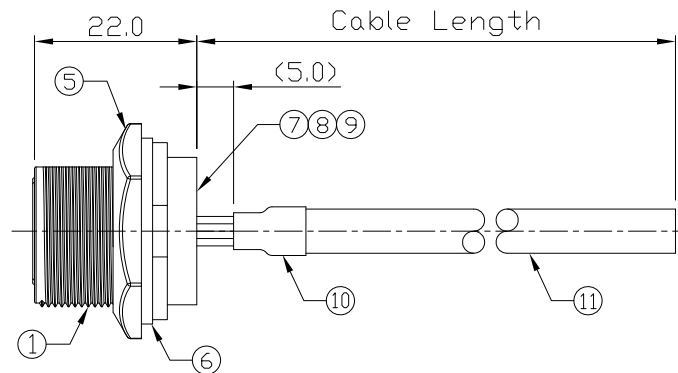

Notes: (Unless Otherwise Specified)

1. Waterproof Rate: IP67.
2. Recommend Panel Thickness: 0.8 to 4.0 mm.
3. Recommend Torque: 14~15 Kgf-cm.
4. Mating Cap P/N: GT1C5331X2.
5. RoHS Compliant.

REV	ECN#	DESCRIPTION OF REVISION	DRAW BY DATE	CHECK BY DATE	APPROVE BY DATE
01			Aileen 11/08/22	Lucas 11/08/22	Ray 11/08/22

Recommended Panel Cut-Out

1	White/Orange
2	Orange
3	White/Green
4	Blue
5	White/Blue
6	Green
7	White/Brown
8	Brown
Shell	Drain

Wiring Diagram

11	Cable	CAT6 26AWG*4P+Al/My+D Color: Black, OD=6.0mm	1
10	Shrink Tube	L=20mm Color: Black	1
9	Glue	Epoxy Color: Black	
8	Pin Header	Housing: Thermoplastic; Color: Black Contacts: Copper Alloy; Finish: Au Plated	1
7	PCB	FR-4 Color: _____	2
6	Gasket	Silicone Color: Black	1
5	Hex Nut	Thermoplastic Color: Black	1
4	EMI Shielded Plate	Copper Alloy Finish: Ni Plated	2
3	Holder	Thermoplastic Color: Black	1
2	RJ45 Receptacle	Housing: Thermoplastic; Color: Gray Contacts: Copper Alloy; Finish: Au Plated	1
1	Housing	Thermoplastic Color: Black	1
Item	Part Name	Material / Finish	Qty

Part No.	Cable Length	Tol.
GT125300-0E-01	1000 mm	+50
GT125300-0E-Z9	900 mm	+50
GT125300-0E-Z8	800 mm	+50
GT125300-0E-Z7	700 mm	+50
GT125300-0E-Z6	600 mm	+50
GT125300-0E-Z5	500 mm	+50
GT125300-0E-Z4	400 mm	+50
GT125300-0E-Z3	300 mm	+25
GT125300-0E-Z2	200 mm	+25
GT125300-0E-Z1	100 mm	+25

GT Contact CO.,LTD

NOTICE OF PROPRIETARY PROPERTY:
THE INFORMATION CONTAINED HEREIN IS THE PROPRIETARY PROPERTY OF GT CONTACT CO.,LTD THE POSSESSOR AGREES TO THE FOLLOWING:
(A) TO MAINTAIN THIS DOCUMENT IN CONFIDENCE
(B) NOT TO REPRODUCE OR COPY IT
(C) NOT TO REVEAL OR PUBLISH IT IN WHOLE OR PART
(D) ALL RIGHTS RESERVED

TITLE						DRAWING NUMBER			REV.	
RJ45 Plastic C3 Shielded Panel Jack Screw With CAT6 Cable						GT125300-0E-XX			01	
	B	1:1	Aileen 11/08/22	Lucas 11/08/22	Ray 11/08/22	X.X ± 0.5 X.XX ± 0.2	X.XXX ± 0.05 ANGLES ± 1°	mm	1/1	
THIRD ANGLE PROJECTION	SIZE	SCALE	DRAW / DATE	CHECK / DATE	APPROVE / DATE	TOLERANCES		UNIT	SHEET