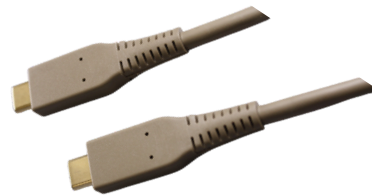

# Rugged Type C Angle Plug with Cable

All customization is available

USB 3.1 Type C Male  
with Blunt cut Cable

GT-CMS-BC-XXGRNTP

USB 3.1 Type C Male to  
USB Type C Male Right Angle Right/Left

GT-CMSCMH-XXGRNTP

USB 3.1 Type C Male to  
USB Type C Male with Screw

GT-CMSCSK-XXGRNTP

Dual USB 3.1 Type C Male to  
USB Type C Male Right Angle Up/Down

GT-CMSCVK-XXGRNTP

Dual USB Type C 2.0 Male with Kevlar Cable

GT1ZGTC01C1