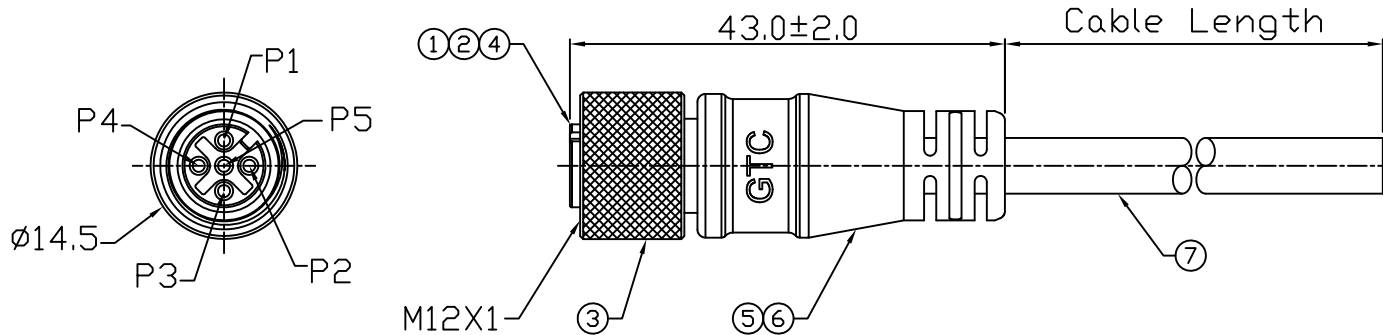

Notes: (Unless Otherwise Specified)

- 1. Water Proof Rate: IP68.
- 2. Durability: 100 Cycles Min.
- 3. DWV: 1000 Vrms
- 4. Insulation Resistance: 100 MΩ Min.
- 5. RoHS Compliant

REV	ECN#	DESCRIPTION OF REVISION	DRAW BY DATE	CHECK BY DATE	APPROVE BY DATE
A0		Mass Production	Joyce 04/27/15	Lucas 04/27/15	Ray 04/27/15
A1	ECN-151113	Inner Mold Changed PVC 30P	Karen 11/25/15	Lucas 11/25/15	Ray 11/25/15

GT271124-21055-10	10000 mm	±500
GT271124-21055-09	9000 mm	±450
GT271124-21055-08	8000 mm	±400
GT271124-21055-07	7000 mm	±150
GT271124-21055-06	6000 mm	±150
GT271124-21055-05	5000 mm	±150
GT271124-21055-04	4000 mm	±150
GT271124-21055-03	3000 mm	±150
GT271124-21055-02	2000 mm	±100
GT271124-21055-01	1000 mm	±50
GT271124-21055-Z9	900 mm	±40
GT271124-21055-Z8	800 mm	±40
GT271124-21055-Z7	700 mm	±40
GT271124-21055-Z6	600 mm	±40
GT271124-21055-Z5	500 mm	±40
GT271124-21055-Z4	400 mm	±20
GT271124-21055-Z3	300 mm	±20
GT271124-21055-Z2	200 mm	±10
Part No.	Cable Length	Tol.

7	Cable	UL2725 18AWG*1P+22AWG*1P+AL/My+D+B Color: Black, OD: 6.0mm	1
6	Over Mold	PVC Color: Black	1
5	Inner Mold	PVC 30P Color: Black	1
4	O-Ring	Viton Color: Black	1
3	Screw Nut	Copper Alloy Finish: Ni Plated	1
2	Contacts	Copper Alloy Finish: Au Plated	5
1	Housing	Thermoplastic Color: Black	1
Item	Part Name	Material / Finish	Qty

1	Shield Braid
2	Red (18 AWG)
3	Black (18 AWG)
4	White (22 AWG)
5	Blue (22 AWG)

Wiring Diagram

TITLE					DRAWING NUMBER			REV.	
Micro 4A 5P Cable End Female With UL2725 Cable					GT271124-21055-XX			A1	
	B	N/A	Joyce 04/27/15	Lucas 04/27/15	Ray 04/27/15	XX ± 0.5 X.XX ± 0.2	X.XXX ± 0.05 ANGLES ± 1°	mm	1/1
THIRD ANGLE PROJECTION	SIZE	SCALE	DRAW / DATE	CHECK / DATE	APPROVE / DATE	TOLERANCES		UNIT	SHEET