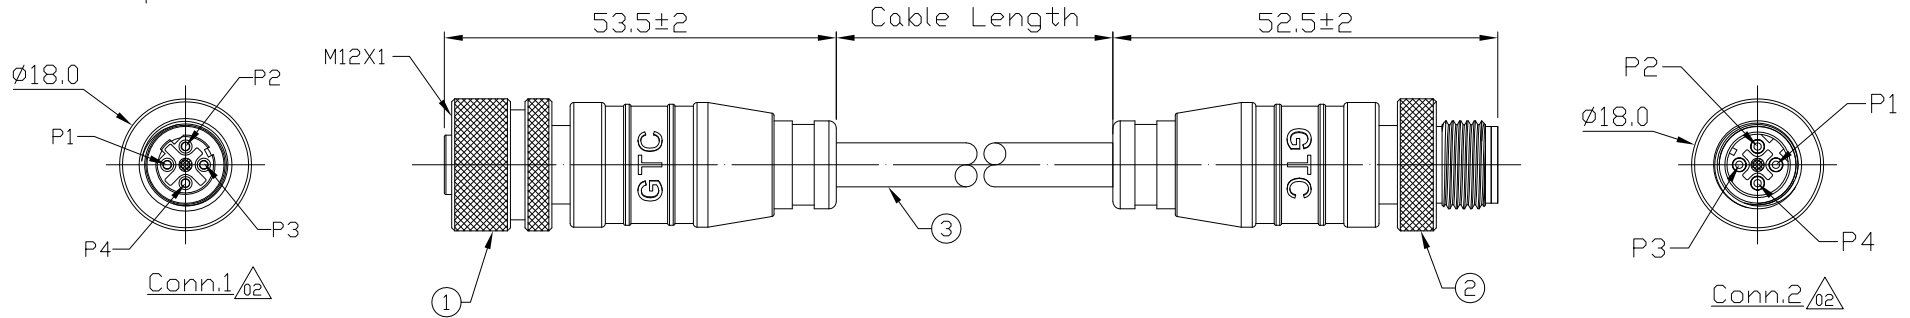

Notes: (Unless Otherwise Specified)

1. WaterProof Rate: IP68.
2. Durability: 100 Cycles Min.
3. DWV: 1400 Vrms.
4. Rated Voltage: 250V AC/DC.
5. Insulation Resistance: 100 MΩ MIN.
6. RoHS Compliant.

REV	ECN#	DESCRIPTION OF REVISION	DRAW BY DATE	CHECK BY DATE	APPROVE BY DATE
02	ECN-210415	Modify (1) Housing D-Coding 4P --> 5P (2) Base Removed (3) Addition Gland Pin	Hank 04/26/21	Lucas 04/26/21	Ray 04/26/21

GTC
DOC.CENTER.ISSUE
JUN.02.2021
ONLY FOR
RELEASE

Conn.1		Conn.2	
1	Black	1	
2	Brown	2	
3	Red	3	
4	Orange	4	
Shell	Drain	Shell	

Wiring Diagram

GT2384M4-02041-10	10000 mm	+500
GT2384M4-02041-09	9000 mm	+450
GT2384M4-02041-08	8000 mm	+400
GT2384M4-02041-07	7000 mm	+150
GT2384M4-02041-06	6000 mm	+150
GT2384M4-02041-05	5000 mm	+150
GT2384M4-02041-04	4000 mm	+150
GT2384M4-02041-03	3000 mm	+100
GT2384M4-02041-02	2000 mm	+100
GT2384M4-02041-01	1000 mm	+50
GT2384M4-02041-Z9	900 mm	+50
GT2384M4-02041-Z8	800 mm	+50
GT2384M4-02041-Z7	700 mm	+50
GT2384M4-02041-Z6	600 mm	+50
GT2384M4-02041-Z5	500 mm	+50
GT2384M4-02041-Z4	400 mm	+50
GT2384M4-02041-Z3	300 mm	+25
GT2384M4-02041-Z2	200 mm	+25
Part No.	Cable Length	Tol.

Item	Part Name	Material / Finish	Q'ty
3	Cable	UL2464 22AWG*4C+Al/My+B+D Color: Black, OD=6.0mm	1
2	M12 D-Coding 4A 4P Male Shielded	GT Contact P/N: GT2384B4-02041-XX	1
1	M12 D-Coding 4A 4P Female Shielded	GT Contact P/N: GT2384A4-02041-XX	1

TITLE M12 D-Coding 4A 4P Shielded Cable End Without SR Twin-head Male/Female With Cable						DRAWING NUMBER GT2384M4-02041-XX		REV. 02	
THIRD ANGLE PROJECTION	SIZE B	SCALE 1:1	DRAW / DATE Whitney 08/02/19	CHECK / DATE Lucas 08/02/19	APPROVE / DATE Ray 08/02/19	X.X ± 0.5 X.XX ± 0.2	X.XXX ± 0.05 ANGLES ± 1°	mm	1/1
						TOLERANCES		UNIT	SHEET