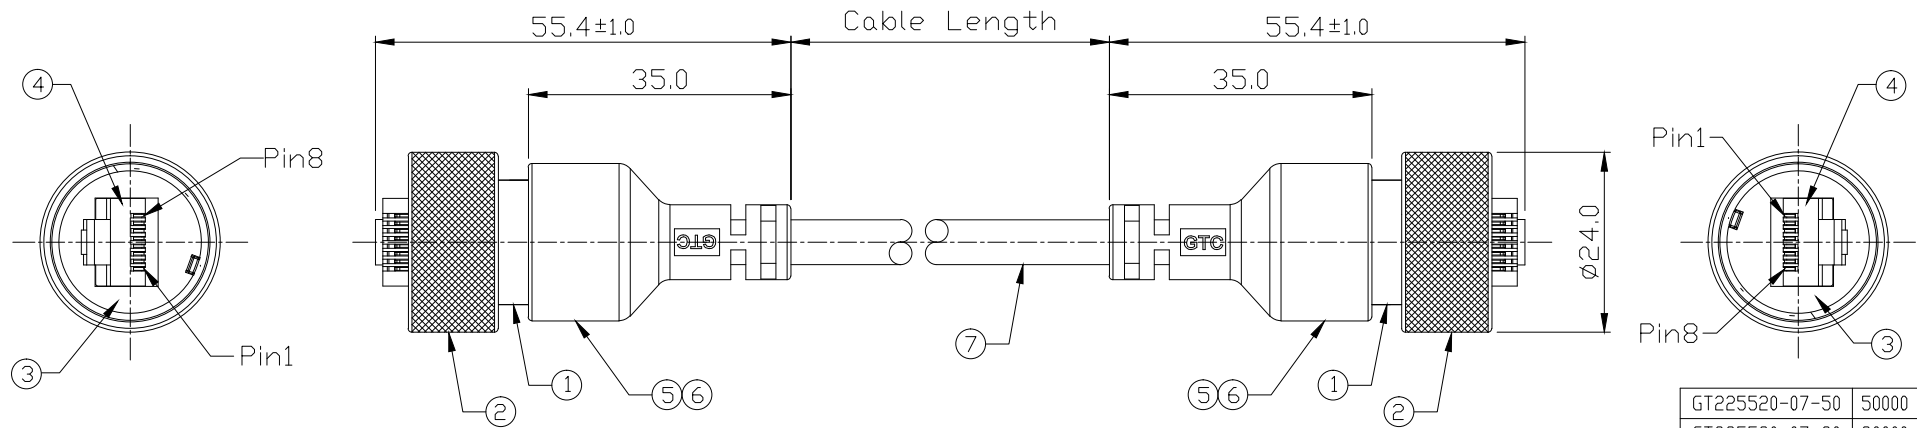

1

2

3

4

Notes: (Unless Otherwise Specified)

- 1. Waterproof Rate: IP68.
- 2. RoHS & REACH Compliant.

REV	ECN#	DESCRIPTION OF REVISION	DRAW BY DATE	CHECK BY DATE	APPROVE BY DATE
A0		Mass Production	Joyce 05/02/17	Lucas 05/02/17	Ray 05/02/17

Item	Part Name	Material / Finish	QTY
7	Cable	CAT5E 24AWG*4P+Al/My+D Color: Black, OD=6.0mm	1
6	Over Mold	PVC Color: Black	2
5	Inner Mold	Thermoplastic Color: Black Or White	2
4	RJ45 Plug	Housing: Thermoplastic, Color: Clear Contacts: Copper Alloy, Finish: Au Plated	2
3	Rubber Pad	Silicone Color: Black	2
2	Screw Nut	Copper Alloy Finish: Ni Plated	2
1	Housing	Thermoplastic Color: Black	2

GT225520-07-50	50000 mm	+2500
GT225520-07-30	30000 mm	+1500
GT225520-07-10	10000 mm	+500
GT225520-07-09	9000 mm	+450
GT225520-07-08	8000 mm	+400
GT225520-07-07	7000 mm	+150
GT225520-07-06	6000 mm	+150
GT225520-07-05	5000 mm	+150
GT225520-07-04	4000 mm	+150
GT225520-07-03	3000 mm	+100
GT225520-07-02	2000 mm	+100
GT225520-07-01	1000 mm	+50
GT225520-07-Z9	900 mm	+50
GT225520-07-Z8	800 mm	+50
GT225520-07-Z7	700 mm	+50
GT225520-07-Z6	600 mm	+50
GT225520-07-Z5	500 mm	+50
GT225520-07-Z4	400 mm	+50
GT225520-07-Z3	300 mm	+25
GT225520-07-Z2	200 mm	+25
Part No.	Cable Length	Tol.

TITLE				DRAWING NUMBER			REV.
RJ45 Metal C3 Shielded Cable End Plug Twin-Head Screw With Cable				GT225520-07-XX			A0
THIRD ANGLE PROJECTION	SIZE	SCALE	DRAW / DATE	CHECK / DATE	APPROVE / DATE	TOLERANCES	SHEET
	B	1:1	Joyce 05/02/17	Lucas 05/02/17	Ray 05/02/17	X.X ± 0.5 X.XX ± 0.2	1/1
						X.XXX ± 0.05 ANGLES ± 1°	
						mm	