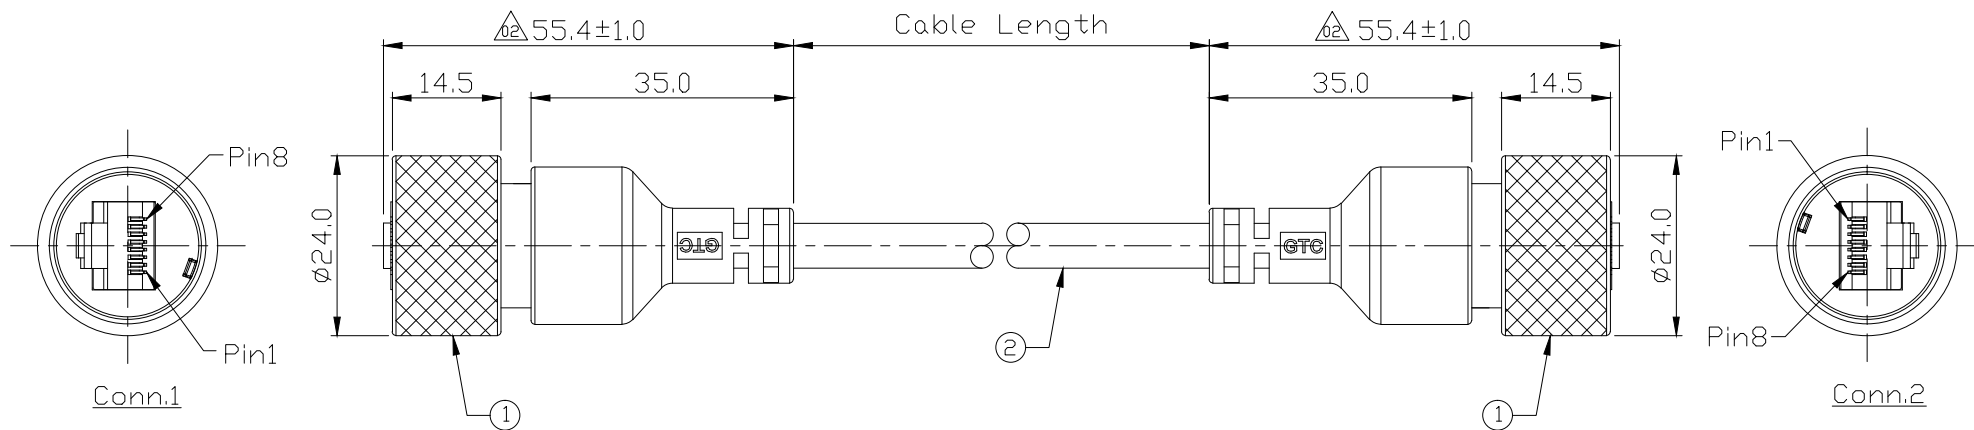

Notes: (Unless Otherwise Specified)

1. Waterproof Rate: IP68.
2. RoHS Compliant.

REV	ECN#	DESCRIPTION OF REVISION	DRAW BY DATE	CHECK BY DATE	APPROVE BY DATE
02	ECN-221105	Modify 54±1.0mm → 55.4±1.0mm	Jenny 11/15/22	Lucas 11/15/22	Ray 11/15/22

GT225320-0K-20	20000 mm	+1000
GT225320-0K-15	15000 mm	+750
GT225320-0K-10	10000 mm	+500
GT225320-0K-09	9000 mm	+450
GT225320-0K-08	8000 mm	+400
GT225320-0K-07	7000 mm	+150
GT225320-0K-06	6000 mm	+150
GT225320-0K-05	5000 mm	+150
GT225320-0K-04	4000 mm	+150
GT225320-0K-03	3000 mm	+100
GT225320-0K-02	2000 mm	+100
GT225320-0K-01	1000 mm	+50
GT225320-0K-Z9	900 mm	+50
GT225320-0K-Z8	800 mm	+50
GT225320-0K-Z7	700 mm	+50
GT225320-0K-Z6	600 mm	+50
GT225320-0K-Z5	500 mm	+50
GT225320-0K-Z4	400 mm	+50
GT225320-0K-Z3	300 mm	+25
GT225320-0K-Z2	200 mm	+25
Part No.	Cable Length	Tol.

2	Cable	CAT6E 26AWG*4P+Al/My+D Color: Black, OD=6.0mm	1
1	RJ45 Metal C3 Shielded Cable End Plug Screw	GT Contact P/N: GT225320-0X-XX	2
Item	Part Name	Material / Finish	QTY

Conn.1 Wiring Diagram Conn.2

**GT Contact CO.,LTD**

TITLE				DRAWING NUMBER				REV.	
RJ45 Metal C3 Shielded Cable End Plug Screw Twin-Head With CAT6 Cable				GT225320-0K-XX				02	
	B	1:1	Jenny 02/25/22	Lucas 02/25/22	Ray 02/25/22	X.X ± 0.5 X.XX ± 0.2	X.XXX ± 0.05 ANGLES ± 1°	mm	1/1
THIRD ANGLE PROJECTION	SIZE	SCALE	DRAW / DATE	CHECK / DATE	APPROVE / DATE	TOLERANCES		UNIT	SHEET