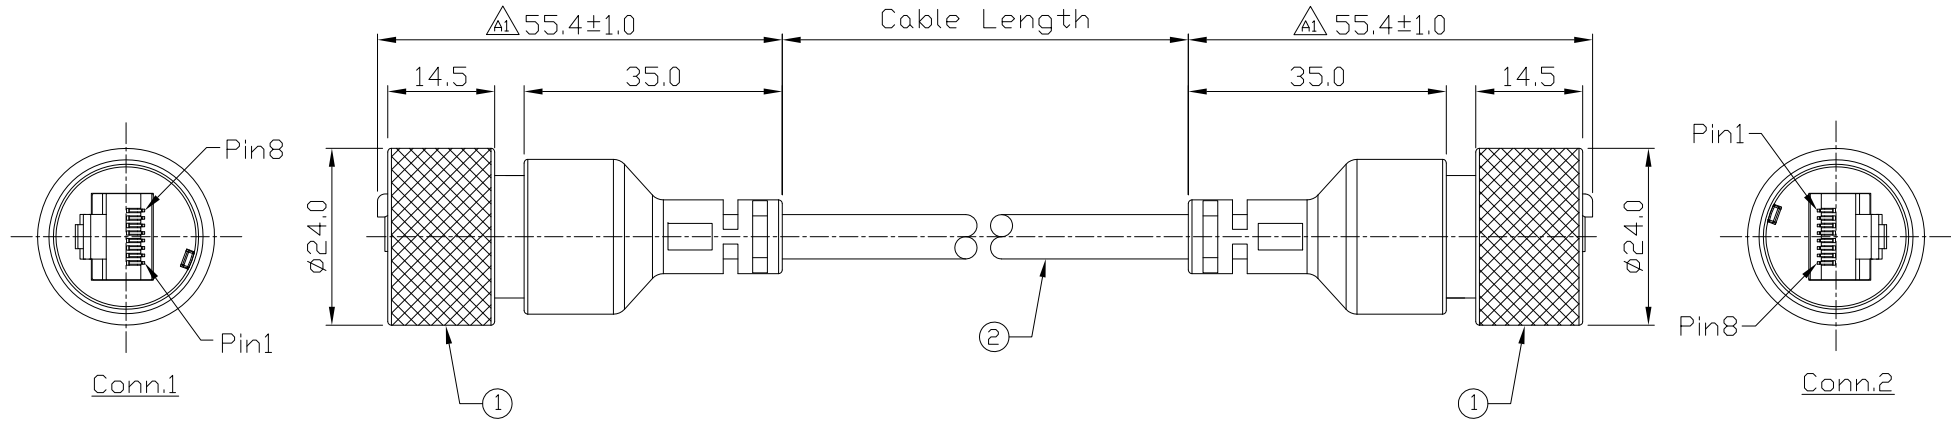

Notes: (Unless Otherwise Specified)  
 1. Waterproof Rate: IP68.  
 2. RoHS Compliant.

REV	ECN#	DESCRIPTION OF REVISION	DRAW BY DATE	CHECK BY DATE	APPROVE BY DATE
A1	ECN-221105	Modify 54±1.0mm → 55.4±1.0mm	Jenny 11/15/22	Lucas 11/15/22	Ray 11/15/22

GTC  
 DOC.CENTER.ISSUE  
 NOV.16.2022  
 ONLY FOR  
 RELEASE

GT225320-07-20	20000 mm	+1000
GT225320-07-15	15000 mm	+750
GT225320-07-10	10000 mm	+500
GT225320-07-09	9000 mm	+450
GT225320-07-08	8000 mm	+400
GT225320-07-07	7000 mm	+150
GT225320-07-06	6000 mm	+150
GT225320-07-05	5000 mm	+150
GT225320-07-04	4000 mm	+150
GT225320-07-03	3000 mm	+100
GT225320-07-02	2000 mm	+100
GT225320-07-01	1000 mm	+50
GT225320-07-29	900 mm	+50
GT225320-07-28	800 mm	+50
GT225320-07-27	700 mm	+50
GT225320-07-26	600 mm	+50
GT225320-07-25	500 mm	+50
GT225320-07-24	400 mm	+50
GT225320-07-23	300 mm	+25
GT225320-07-22	200 mm	+25
Part No.	Cable Length	Tol.

2	CAT5E FTP Cable	UL2835 24AWG*4P+AL/My+D Color: Black, OD=6.0mm	1
1	RJ45 Metal C3 Shielded Cable End Plug Screw	GT Contact P/N: GT225320-02-XX	2
Item	Part Name	Material / Finish	QTY

TITLE						DRAWING NUMBER			REV.
RJ45 Metal C3 Shielded Cable End Plug Screw Twin-Head With Cable						GT225320-07-XX			A1
	B	1:1	Viola 03/01/18	Lucas 03/01/18	Ray 03/01/18	X.X ± 0.5 X.XX ± 0.2	X.XXX ± 0.05 ANGLES ± 1°	mm	1/1
THIRD ANGLE PROJECTION	SIZE	SCALE	DRAW / DATE	CHECK / DATE	APPROVE / DATE	TOLERANCES		UNIT	SHEET