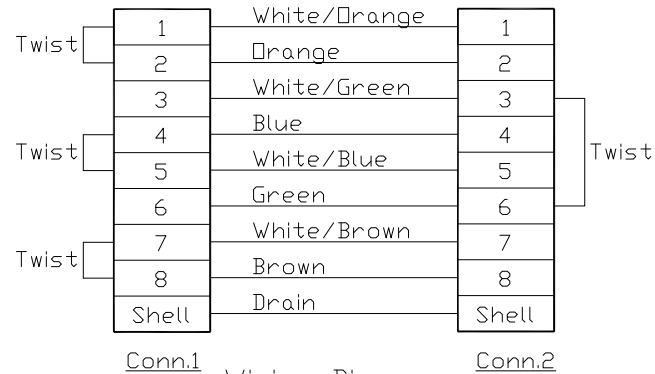

Notes: (Unless Otherwise Specified)  
 1. Waterproof Rate: IP68.  
 2. RoHS Compliant.

REV	ECN#	DESCRIPTION OF REVISION	DRAW BY DATE	CHECK BY DATE	APPROVE BY DATE
A1	ECN-221105	Modify 54±1.0mm → 55.4±1.0mm	Jenny 11/15/22	Lucas 11/15/22	Ray 11/15/22

GTC  
 DOC.CENTER.ISSUE  
 NOV.16.2022  
 ONLY FOR  
 RELEASE

GT225320-07-20	20000 mm	+1000
GT225320-07-15	15000 mm	+750
GT225320-07-10	10000 mm	+500
GT225320-07-09	9000 mm	+450
GT225320-07-08	8000 mm	+400
GT225320-07-07	7000 mm	+150
GT225320-07-06	6000 mm	+150
GT225320-07-05	5000 mm	+150
GT225320-07-04	4000 mm	+150
GT225320-07-03	3000 mm	+100
GT225320-07-02	2000 mm	+100
GT225320-07-01	1000 mm	+50
GT225320-07-29	900 mm	+50
GT225320-07-28	800 mm	+50
GT225320-07-27	700 mm	+50
GT225320-07-26	600 mm	+50
GT225320-07-25	500 mm	+50
GT225320-07-24	400 mm	+50
GT225320-07-23	300 mm	+25
GT225320-07-22	200 mm	+25
Part No.	Cable Length	Tol.

2	CAT5E FTP Cable	UL2835 24AWG*4P+AL/My+D Color: Black, OD=6.0mm	1
1	RJ45 Metal C3 Shielded Cable End Plug Screw	GT Contact P/N: GT225320-02-XX	2
Item	Part Name	Material / Finish	QTY

TITLE						DRAWING NUMBER			REV.
RJ45 Metal C3 Shielded Cable End Plug Screw Twin-Head With Cable						GT225320-07-XX			A1
	B	1:1	Viola 03/01/18	Lucas 03/01/18	Ray 03/01/18	X.X ± 0.5 X.XX ± 0.2	X.XXX ± 0.05 ANGLES ± 1°	mm	1/1
THIRD ANGLE PROJECTION	SIZE	SCALE	DRAW / DATE	CHECK / DATE	APPROVE / DATE	TOLERANCES		UNIT	SHEET