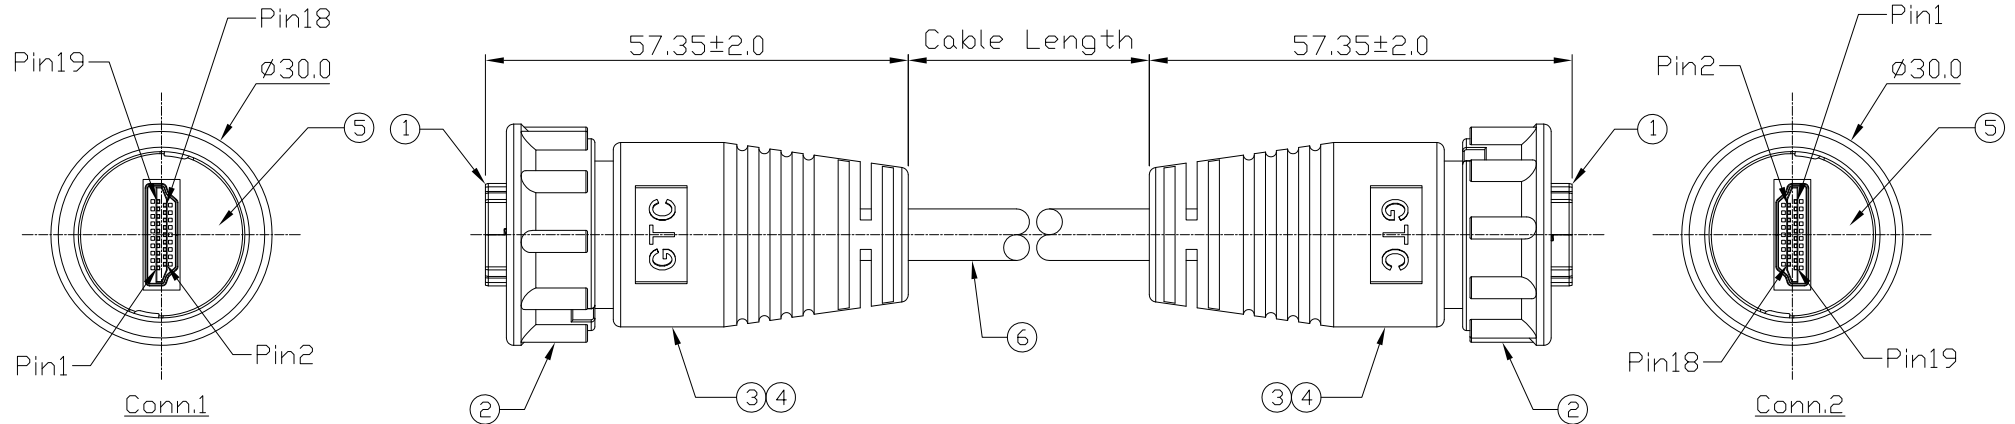

Notes: (Unless Otherwise Specified)

1. Waterproof Rate: IP67.
2. RoHS Compliant.

REV	ECN#	DESCRIPTION OF REVISION	DRAW BY DATE	CHECK BY DATE	APPROVE BY DATE
02	ECN-191205	Change Cable (REV: 1.3 => REV: 1.4)	Whitney 12/13/19	Lucas 12/13/19	Ray 12/13/19

Wiring Diagram

Part No.	Cable Length	Tol.
GT1H1220-0M-05	5000 mm	+150
GT1H1220-0M-04	4000 mm	+150
GT1H1220-0M-03	3000 mm	+100
GT1H1220-0M-02	2000 mm	+100
GT1H1220-0M-01	1000 mm	+50
GT1H1220-0M-Z9	900 mm	+50
GT1H1220-0M-Z8	800 mm	+50
GT1H1220-0M-Z7	700 mm	+50
GT1H1220-0M-Z6	600 mm	+50
GT1H1220-0M-Z5	500 mm	+50
GT1H1220-0M-Z4	400 mm	+50
GT1H1220-0M-Z3	300 mm	+50
GT1H1220-0M-Z2	200 mm	+25

Item	Part Name	Material / Finish	Q'ty
6	Cable	UL20276 [(28#/1PR+EAM)*5+(28#/4C)]+AB85% Color: Black, OD=7.3mm	1
5	Rubber Pad	Silicone Color: Black	2
4	Over Mold	PVC Color: Black	2
3	Inner Mold	Thermoplastic Color: Black	2
2	Lock Nut	Thermoplastic Color: Black	2
1	HDMI Plug	Housing: Thermoplastic, Color: Black Contacts: Copper Alloy, Finish: Au Plated Shell: Copper Alloy, Finish: Au Plated	2

TITLE						DRAWING NUMBER			REV.
HDMI C4 Plastic Cable End Twin-head Plug Lock						GT1H1220-0M-XX			02
THIRD ANGLE PROJECTION	SIZE	SCALE	DRAW / DATE	CHECK / DATE	APPROVE / DATE	TOLERANCES	UNIT	SHEET	
	B	1:1	Joyce 03/02/16	Lucas 03/02/16	Ray 03/02/16	X.X ± 0.5 X.XX ± 0.2	mm	1/1	
						X.XXX ± 0.05 ANGLES ± 1°			