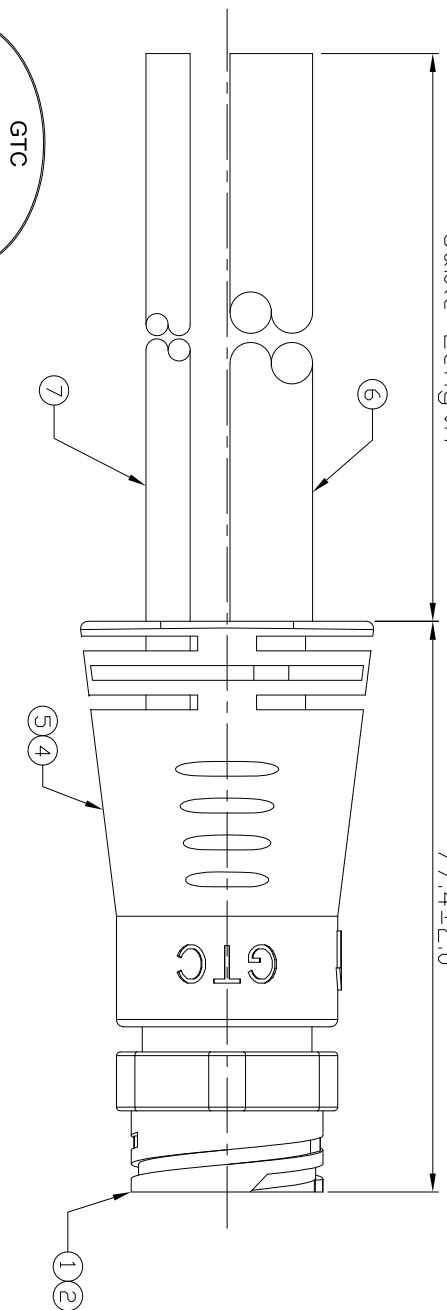

Cable Length

77.4±2.0

GTC
 DOC.CENTER/ISSUE
 NOV.27.2012
 ONLY FOR
 RELEASE

Item	Part Name	Material / Finish	Qty
7	FTP CAT-5e	UL2835 24AWG*4P+MEA, DD=6.0mm Color: Black	1
6	STDW	STDW 12AWG*3C, DD=15.1mm Color: Black	1
5	Diver Mold	PVC Color: Black	1
4	Inner Mold	Thermoplastic Color: White Or Black	1
3	O-ring	Silicone Color: Red	1
2	Contacts	Copper Alloy Finish: Gold Flash	12
1	Housing	Thermoplastic Color: Black	1

Item	Color
1	Black
2	Green
3	White
4	Brown
5	Brown/White
6	Blue
7	Blue/White
8	Orange
9	Orange/White
10	Green
11	Green/White
12	Drain

Wiring Diagram

Hybrid C5 20A+5A 3P+9P Cable To Cable Female Twist Lock

TITLE	DRAWING NUMBER	REV.
Hybrid C5 20A+5A 3P+9P Cable To Cable Female Twist Lock	GT1D5132-25394-XX(F)	A0

DD NOT SCALE DRAWINGS	B	1:1	Lucas 05/04/12	Lucas 05/04/12	Roy 05/04/12
THIRD ANGLE PROJECTION	SIZE	SCALE	DRAW / DATE	CHECK / DATE	APPROVE / DATE

GT1D5132-25394-10(F)	10000 mm	±500
GT1D5132-25394-09(F)	9000 mm	±450
GT1D5132-25394-08(F)	8000 mm	±400
GT1D5132-25394-07(F)	7000 mm	±350
GT1D5132-25394-06(F)	6000 mm	±300
GT1D5132-25394-05(F)	5000 mm	±250
GT1D5132-25394-04(F)	4000 mm	±200
GT1D5132-25394-03(F)	3000 mm	±150
GT1D5132-25394-02(F)	2000 mm	±100
GT1D5132-25394-01(F)	1000 mm	±50
GT1D5132-25394-29(F)	900 mm	±40
GT1D5132-25394-28(F)	800 mm	±40
GT1D5132-25394-27(F)	700 mm	±40
GT1D5132-25394-26(F)	600 mm	±40
GT1D5132-25394-25(F)	500 mm	±40