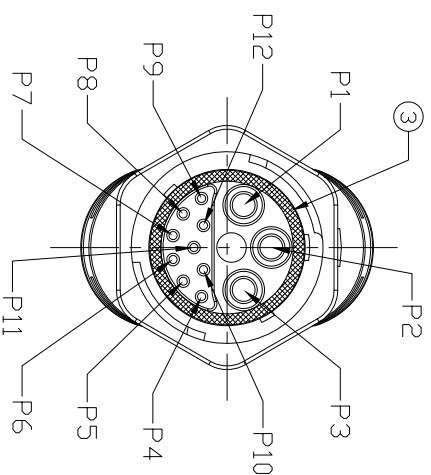

Notes: (Unless Otherwise Specified)
 1. Waterproof Rate: IP67.
 2. RoHS Compliant.

REV	ECN#	DESCRIPTION OF REVISION	DRAW BY DATE	CHECK BY DATE	APPROVE BY DATE
A0	ECN-121120	Mass Production	Lucas 11/22/12	Lucas 11/22/12	Roy 11/22/12

Cable Length

77.4±2.0

GTC
 DOC.CENTER/ISSUE
 NOV.27.2012
 ONLY FOR
 RELEASE

Item	Part Name	Material / Finish	Qty
7	FTP CAT-5e	UL2835 24AWG*4P+MEA, DD=6.0mm Color: Black	1
6	STDW	STDW 12AWG*3C, DD=15.1mm Color: Black	1
5	Diver Mold	PVC Color: Black	1
4	Inner Mold	Thermoplastic Color: White Or Black	1
3	O-ring	Silicone Color: Red	1
2	Contacts	Copper Alloy Finish: Gold Flash	12
1	Housing	Thermoplastic Color: Black	1

TITLE	DRAWING NUMBER	REV.
Hybrid C5 20A+5A 3P+9P Cable To Cable Female Twist Lock	GT1D5132-25394-XX(F)	A0

DD NOT SCALE DRAWINGS	B	1:1	Lucas 05/04/12	Lucas 05/04/12	Roy 05/04/12
THIRD ANGLE PROJECTION	SIZE	SCALE	DRAW / DATE	CHECK / DATE	APPROVE / DATE

GT1D5132-25394-10(F)	10000 mm	±500
GT1D5132-25394-09(F)	9000 mm	±450
GT1D5132-25394-08(F)	8000 mm	±400
GT1D5132-25394-07(F)	7000 mm	±350
GT1D5132-25394-06(F)	6000 mm	±300
GT1D5132-25394-05(F)	5000 mm	±250
GT1D5132-25394-04(F)	4000 mm	±200
GT1D5132-25394-03(F)	3000 mm	±150
GT1D5132-25394-02(F)	2000 mm	±100
GT1D5132-25394-01(F)	1000 mm	±50
GT1D5132-25394-29(F)	900 mm	±40
GT1D5132-25394-28(F)	800 mm	±40
GT1D5132-25394-27(F)	700 mm	±40
GT1D5132-25394-26(F)	600 mm	±40
GT1D5132-25394-25(F)	500 mm	±40