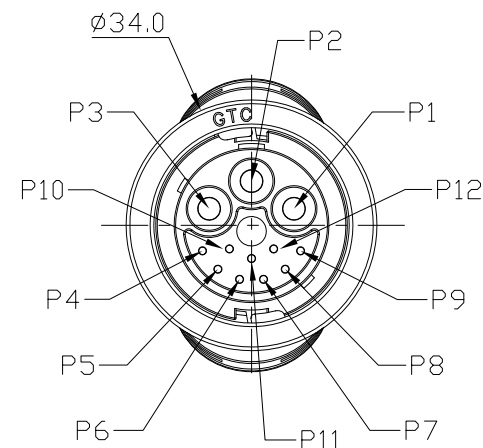

Notes: (Unless Otherwise Specified)

1. Waterproof Rate: IP67.
2. RoHS Compliant.

REV	ECN#	DESCRIPTION OF REVISION	DRAW BY DATE	CHECK BY DATE	APPROVE BY DATE
A0	ECN-121120	Mass Production	Lucas 11/22/12	Lucas 11/22/12	Ray 11/22/12

GTC  
DOC.CENTER.ISSUE  
NOV.27.2012  
ONLY FOR  
RELEASE

STOW		
	1	Black
	2	Green
	3	White
	4	Brown
	5	Brown/White
	6	Blue
	7	Blue/White
	8	Orange
	9	Orange/White
	10	Green
	11	Green/White
	12	Drain

GT1D5123-25394-10(F)	10000 mm	±500
GT1D5123-25394-09(F)	9000 mm	±450
GT1D5123-25394-08(F)	8000 mm	±400
GT1D5123-25394-07(F)	7000 mm	±350
GT1D5123-25394-06(F)	6000 mm	±300
GT1D5123-25394-05(F)	5000 mm	±250
GT1D5123-25394-04(F)	4000 mm	±200
GT1D5123-25394-03(F)	3000 mm	±150
GT1D5123-25394-02(F)	2000 mm	±100
GT1D5123-25394-01(F)	1000 mm	±50
GT1D5123-25394-Z9(F)	900 mm	±40
GT1D5123-25394-Z8(F)	800 mm	±40
GT1D5123-25394-Z7(F)	700 mm	±40
GT1D5123-25394-Z6(F)	600 mm	±40
GT1D5123-25394-Z5(F)	500 mm	±40
Part No.	Cable Length	Tol.

Item	Part Name	Material / Finish	Q'ty
7	FTP CAT-5e	UL2835 24AWG*4P+MEA, OD=6.0mm Color: Black	1
6	STOW	STOW 12AWG*3C, OD=15.1mm Color: Black	1
5	Over Mold	PVC Color: Black	1
4	Inner Mold	Thermoplastic Color: White Or Black	1
3	Twist Lock Nut	Thermoplastic Color: Black	1
2	Contacts	Copper Alloy Finish: Gold Flash	12
1	Housing	Thermoplastic Color: Black	1

TITLE						DRAWING NUMBER			REV.	
Hybrid C5 20A+5A 3P+9P Cable End Male Twist Lock						GT1D5123-25394-XX(F)			A0	
	B	1:1	Lucas 05/04/12	Lucas 05/04/12	Ray 05/04/12	X.X ± 0.5 X.XX ± 0.2	X.XXX ± 0.05 ANGLES ± 1°	mm	1/1	
THIRD ANGLE PROJECTION	SIZE	SCALE	DRAW / DATE	CHECK / DATE	APPROVE / DATE	TOLERANCES		UNIT	SHEET	