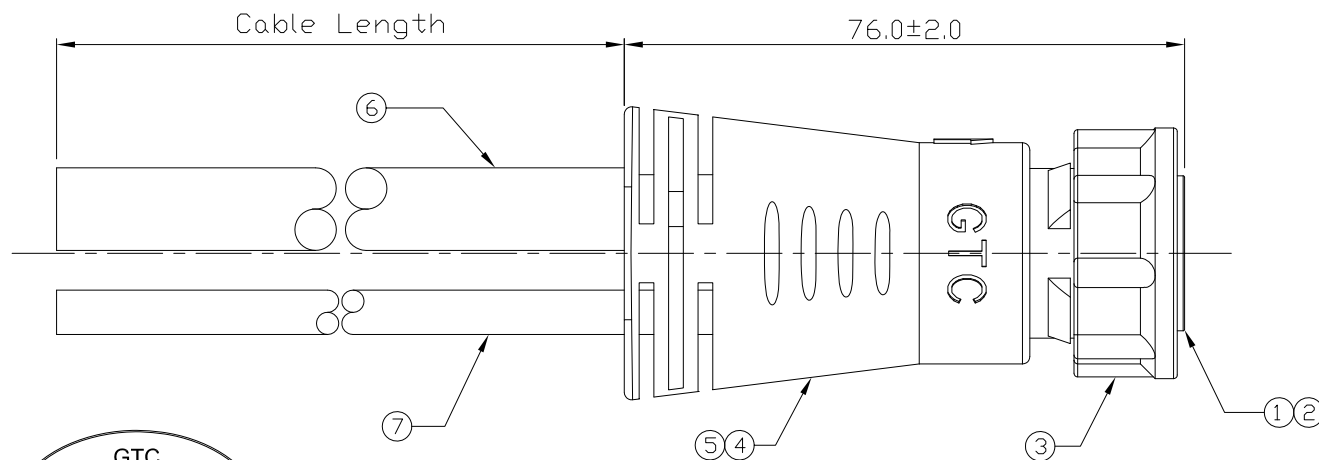

Notes: (Unless Otherwise Specified)

1. Waterproof Rate: IP67.
2. RoHS Compliant.

REV	ECN#	DESCRIPTION OF REVISION	DRAW BY DATE	CHECK BY DATE	APPROVE BY DATE
A0	ECN-121120	Mass Production	Lucas 11/22/12	Lucas 11/22/12	Ray 11/22/12

GTC  
DOC.CENTER.ISSUE  
NOV.27.2012  
ONLY FOR  
RELEASE

STOW		
	1	Black
	2	Green
	3	White
	4	Brown
	5	Brown/White
	6	Blue
	7	Blue/White
	8	Orange
	9	Orange/White
	10	Green
	11	Green/White
	12	Drain

GT1D5123-25394-10(F)	10000 mm	±500
GT1D5123-25394-09(F)	9000 mm	±450
GT1D5123-25394-08(F)	8000 mm	±400
GT1D5123-25394-07(F)	7000 mm	±350
GT1D5123-25394-06(F)	6000 mm	±300
GT1D5123-25394-05(F)	5000 mm	±250
GT1D5123-25394-04(F)	4000 mm	±200
GT1D5123-25394-03(F)	3000 mm	±150
GT1D5123-25394-02(F)	2000 mm	±100
GT1D5123-25394-01(F)	1000 mm	±50
GT1D5123-25394-Z9(F)	900 mm	±40
GT1D5123-25394-Z8(F)	800 mm	±40
GT1D5123-25394-Z7(F)	700 mm	±40
GT1D5123-25394-Z6(F)	600 mm	±40
GT1D5123-25394-Z5(F)	500 mm	±40
Part No.	Cable Length	Tol.

Item	Part Name	Material / Finish	Q'ty
7	FTP CAT-5e	UL2835 24AWG*4P+MEA, OD=6.0mm Color: Black	1
6	STOW	STOW 12AWG*3C, OD=15.1mm Color: Black	1
5	Over Mold	PVC Color: Black	1
4	Inner Mold	Thermoplastic Color: White Or Black	1
3	Twist Lock Nut	Thermoplastic Color: Black	1
2	Contacts	Copper Alloy Finish: Gold Flash	12
1	Housing	Thermoplastic Color: Black	1

TITLE						DRAWING NUMBER			REV.	
Hybrid C5 20A+5A 3P+9P Cable End Male Twist Lock						GT1D5123-25394-XX(F)			A0	
	B	1:1	Lucas 05/04/12	Lucas 05/04/12	Ray 05/04/12	X.X ± 0.5 X.XX ± 0.2	X.XXX ± 0.05 ANGLES ± 1°	mm	1/1	
THIRD ANGLE PROJECTION	SIZE	SCALE	DRAW / DATE	CHECK / DATE	APPROVE / DATE	TOLERANCES		UNIT	SHEET	